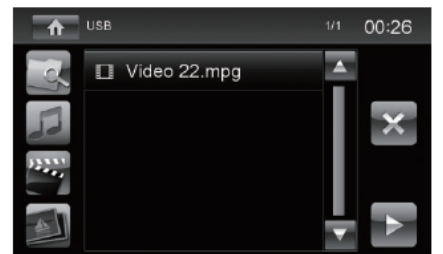

CAR MULTIMEDIA

SANTA CRUZ 370

3/6

MEDIA PLAYER

Video playback formats	AVI, MP4, MPEG, MPG, RM, ASF, Mkv
Picture playback formats	JPEG, JPG
Audio playback formats	MP3, WMA, FLAC, APE
MP3 Title display	ID3-tag (version 1 and 2), file/folder names
Audio formats Disc	-
MP3 folder/file browsing	yes (w/o track interruption)
MP3 file search	yes (by track number)
Criteria browsing	-
Mix	yes (all, folder)
Repeat	yes (all, folder, track)
Fast forward / fast rewind	yes (via progress bar)
CD Text	-
Number of files	up to 20.000 on MSD
Bit rate MP3	32 - 320 kBit/s
Bit rate WMA	32 - 192 kBit/s