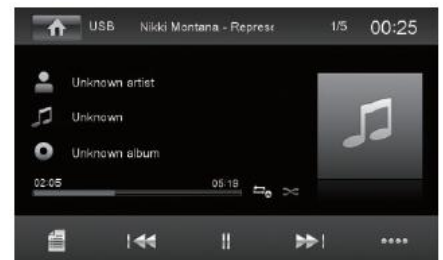

CAR MULTIMEDIA

SANTA CRUZ 370

3/6

MEDIA PLAYER

Video playback formats	AVI, MP4, MPEG, MPG, RM, ASF, Mkv
Picture playback formats	JPEG, JPG
Audio playback formats	MP3, WMA, FLAC, APE
MP3 Title display	ID3-tag (version 1 and 2), file/folder names
Audio formats Disc	-
MP3 folder/file browsing	yes (w/o track interruption)
MP3 file search	yes (by track number)
Criteria browsing	-
Mix	yes (all, folder)
Repeat	yes (all, folder, track)
Fast forward / fast rewind	yes (via progress bar)
CD Text	-
Number of files	up to 20.000 on MSD
Bit rate MP3	32 - 320 kBit/s
Bit rate WMA	32 - 192 kBit/s