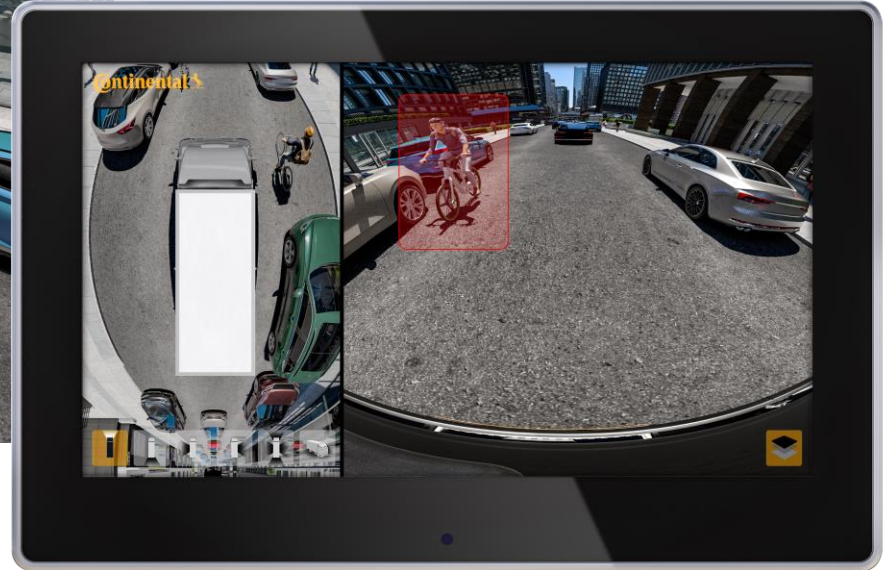

Next Generation Surround View

Customized Views

3D Views

Seamless Overview

Continental 

Continental CVS
Internal >

Continental CVS
Internal >

Continental CVS
Internal >

- › Dynamic 3D views & overlays, Road based calibration, Soiling detection, Lane departure warning, Motion detection etc.

ProViu®360 2nd gen

Instant on - FMVSS Compliance

- › The System is providing an image within 1.9 seconds to ensure your safety, even when time is critical
- › After initial Power-On the System will show the Back-Up Camera in crystal clear HD
- › After additional 3 seconds the system has completed the boot sequence and is providing a 360 degree sight around the vehicle
- › full operability within just 5 seconds