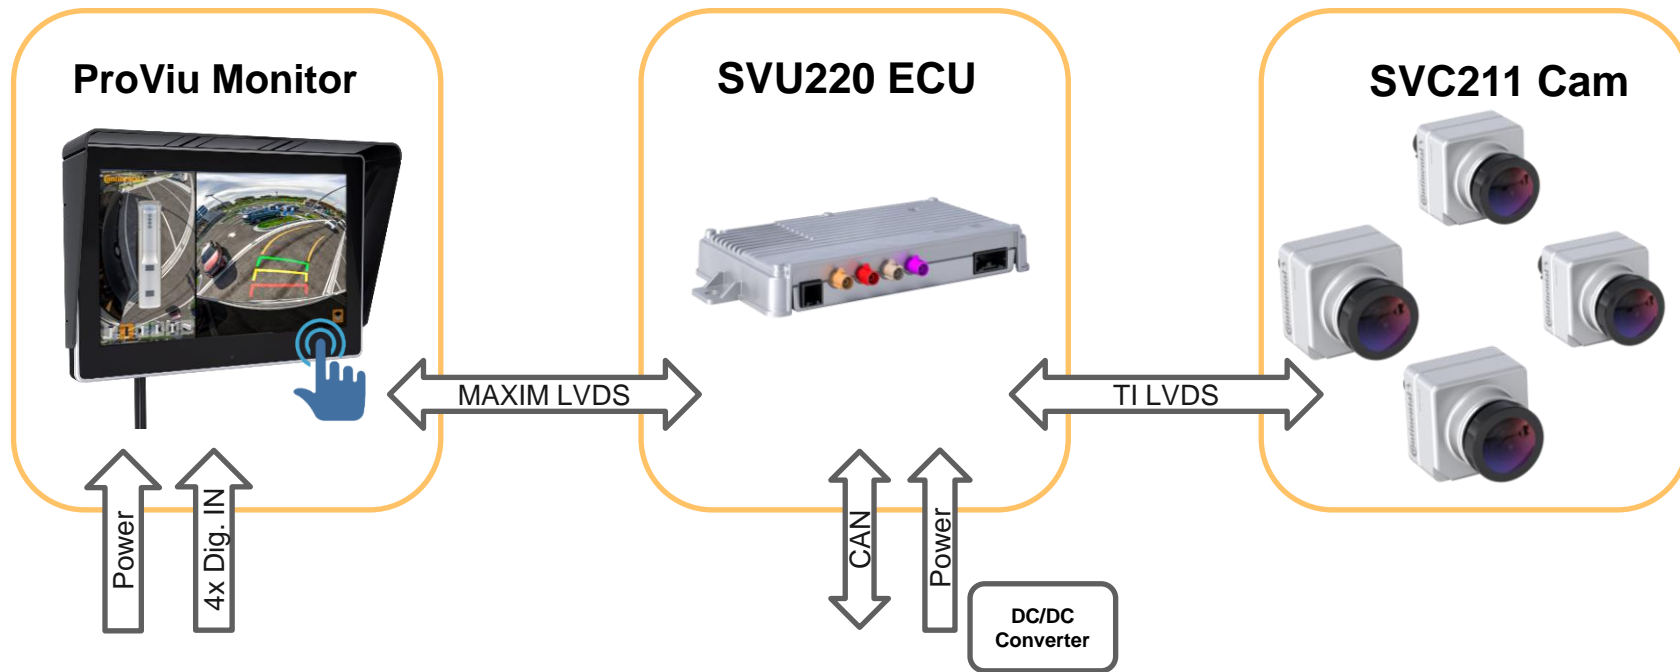

Technical Data

- › Monitor: 10.1" HD Touch-Display
- › Camera: 1,3 Megapixel HDR Camera
- › Video Processing Unit

Variants

- › Platform development. Adaptations possible

ProViu®360 2nd gen

Next Generation Surround View

ProViu®360 2nd gen Camera Housing Design

- › 40° Angle for optimized Vision
- › 4 x M6 Screws for fixation
- › Rubber Plate for Vibration optimization
- › Acc. To ECE Requirements (Radius & Size)

ProViu®360 2nd gen

Component	Feature	ProViu®ASL 360	ProViu®360
Monitor	Resolution	720x576p	1280x720p
	Size	7 - 9"	10,1"
	Brightness	typ. 400 cd/m ²	typ. 800 cd/m ²
	Touch-Panel	No	Yes
	IP-Rating	IP-54 / IP-65	IP-67
Camera	Resolution	720x576p	1280x1080p
	Technology	Standard	HDR
	Frames per Second	24fps	30fps
	Size	43x43x49mm	23x23x38mm
ECU	Vehicle Interface	Dig-Inputs	CAN + Dig-Inputs
	Video Interface	Analog	Digital LVDS
	Size	37x129x226mm	27x99x169mm
	PC Tool	Configuration Tool	Configuration Tool incl. 3D Views

- › Dynamic 3D views & overlays, Road based calibration, Soiling detection, Lane departure warning, Motion detection etc.

ProViu®360 2nd gen

Instant on - FMVSS Compliance

- › The System is providing an image within 1.9 seconds to ensure your safety, even when time is critical
- › After initial Power-On the System will show the Back-Up Camera in crystal clear HD
- › After additional 3 seconds the system has completed the boot sequence and is providing a 360 degree sight around the vehicle
- › full operability within just 5 seconds