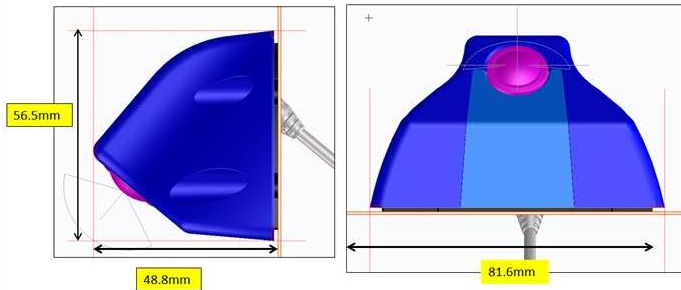

Technical Data

- › Monitor: 10.1" HD Touch-Display
- › Camera: 1,3 Megapixel HDR Camera
- › Video Processing Unit

Variants

- › Platform development. Adaptations possible

ProViu®360 2nd gen

Next Generation Surround View

ProViu®360 2nd gen Camera Housing Design

- › 40° Angle for optimized Vision
- › 4 x M6 Screws for fixation
- › Rubber Plate for Vibration optimization
- › Acc. To ECE Requirements (Radius & Size)

ProViu®360 2nd gen