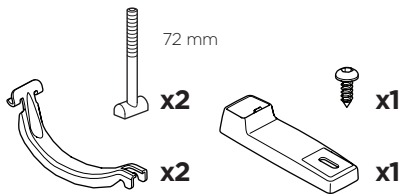

# › Instructions

Thule FastRide & TopRide  
Around-the-bar Adapter  
889900

Thule TopRide

Thule FastRide

1