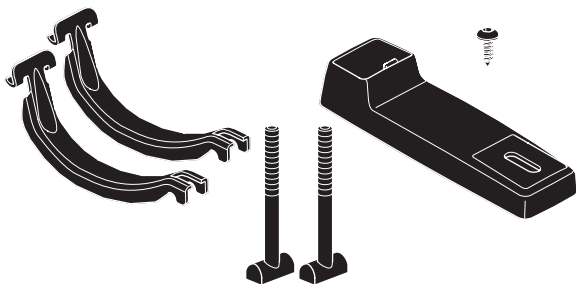

# › Instructions

Thule FastRide & TopRide  
Around-the-bar Adapter  
889900

Thule TopRide

Thule FastRide

1