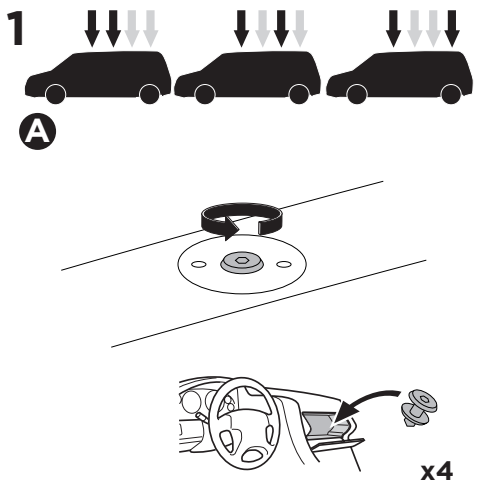

  Max 130 km/h
80 Mph

  80 km/h
50 Mph

ISO 11154-E

Bring your life

thule.com

This kit is only for vehicles with fixpoint mounting.

i

This kit is only for vehicles with fixpoint mounting.