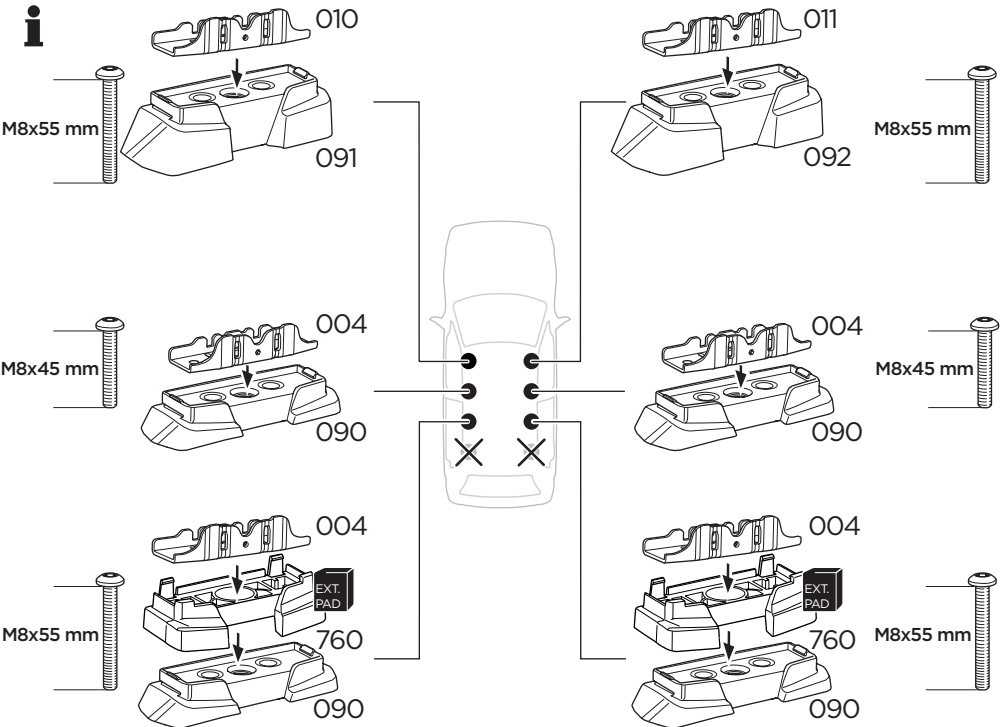

  Max 130 km/h
80 Mph

  80 km/h
50 Mph

ISO 11154-E

Bring your life

thule.com

This kit is only for vehicles with fixpoint mounting.

i

This kit is only for vehicles with fixpoint mounting.