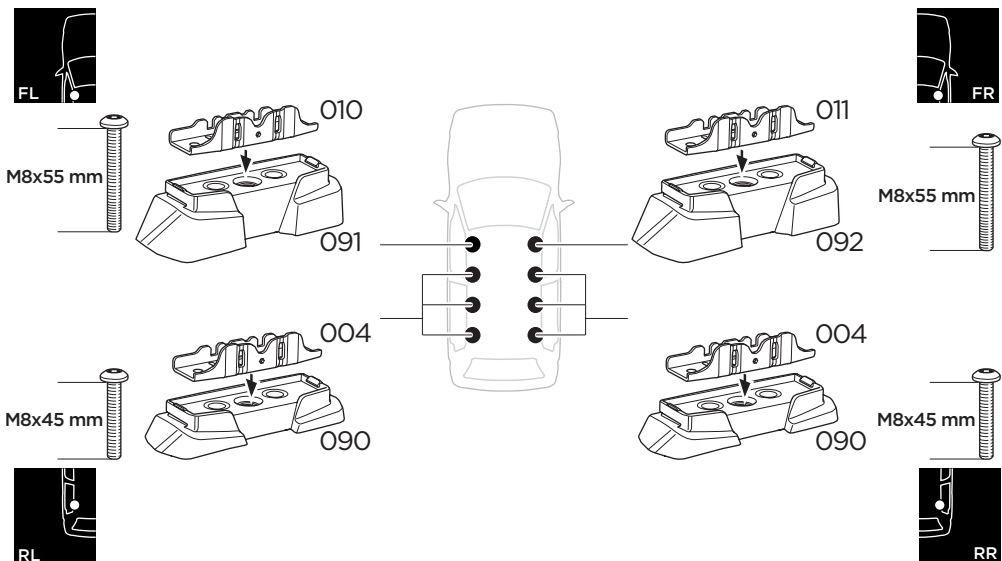

  Max 130 km/h
80 Mph

  80 km/h
50 Mph

ISO 11154-E

Bring your life

thule.com

This kit is only for vehicles with fixpoint mounting.

i

This kit is only for vehicles with fixpoint mounting.