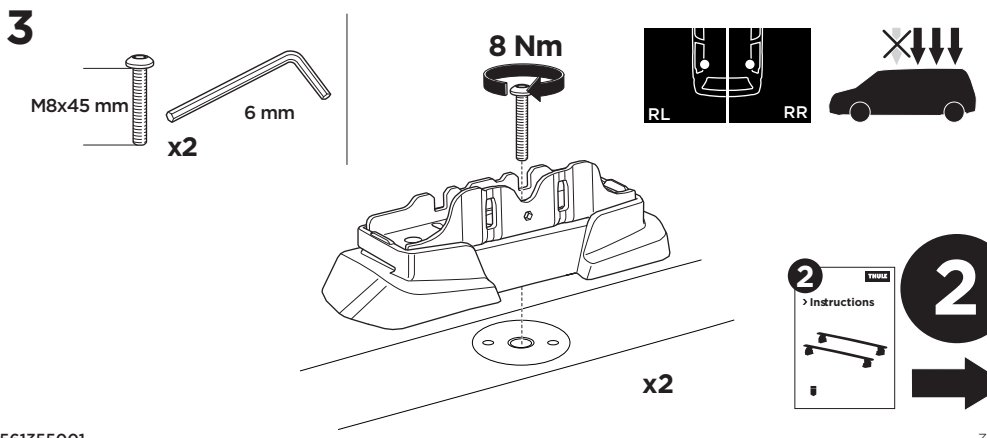

  Max 130 km/h
80 Mph

  80 km/h
50 Mph

ISO 11154-E

Bring your life

thule.com

This kit is only for vehicles with fixpoint mounting.

i

This kit is only for vehicles with fixpoint mounting.