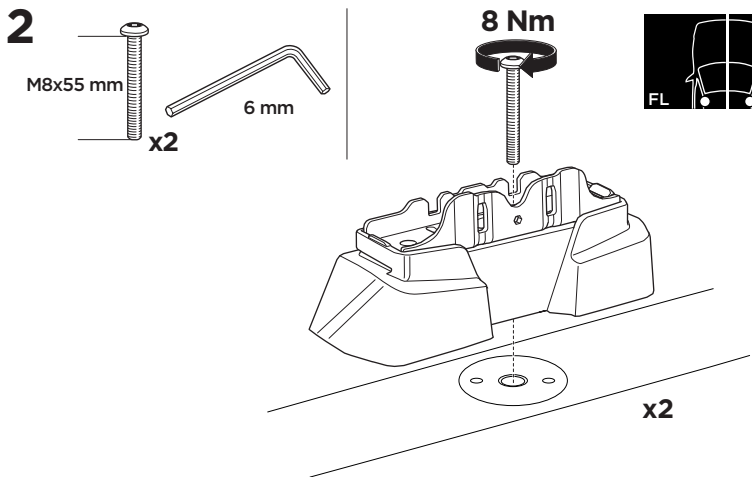

  Max 130 km/h
80 Mph

  80 km/h
50 Mph

ISO 11154-E

Bring your life

thule.com

This kit is only for vehicles with fixpoint mounting.

i

This kit is only for vehicles with fixpoint mounting.