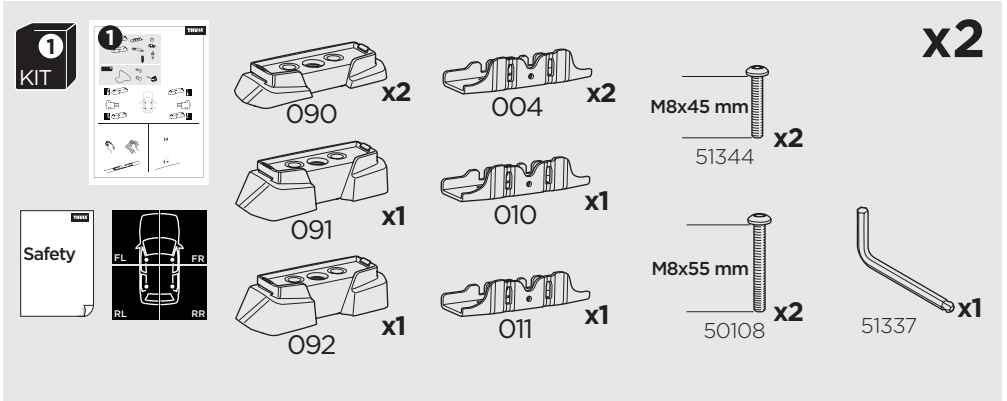

  Max 130 km/h
80 Mph

  80 km/h
50 Mph

ISO 11154-E

Bring your life

thule.com

This kit is only for vehicles with fixpoint mounting.

i

This kit is only for vehicles with fixpoint mounting.