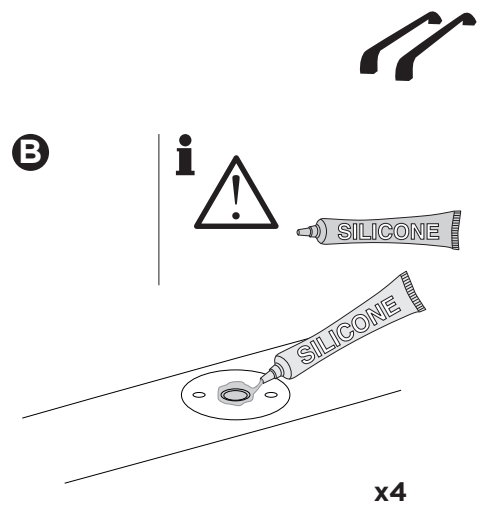

  Max 130 km/h
80 Mph

  80 km/h
50 Mph

ISO 11154-E

Bring your life

thule.com

This kit is only for vehicles with fixpoint mounting.

i

This kit is only for vehicles with fixpoint mounting.