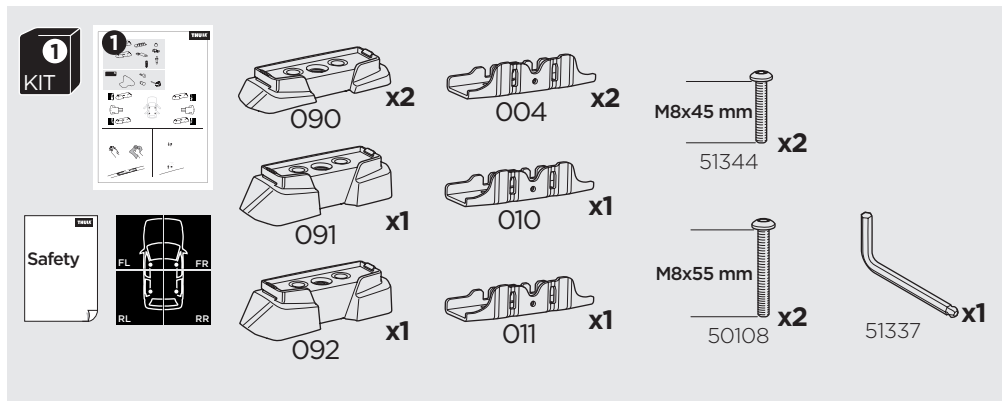

  Max 130 km/h
80 Mph

  80 km/h
50 Mph

ISO 11154-E

Bring your life

thule.com

This kit is only for vehicles with fixpoint mounting.

i

This kit is only for vehicles with fixpoint mounting.