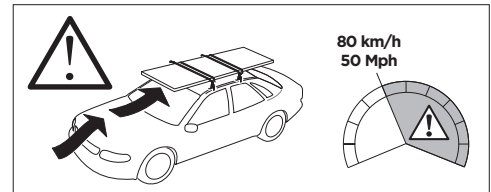

1

Kit 187006

MAZDA CX-5, 5-dr SUV, 12-17
MAZDA CX-9, 5-dr SUV, 07-

ISO 11154-E

This kit is only for vehicles with fixpoint mounting.

3

4

5