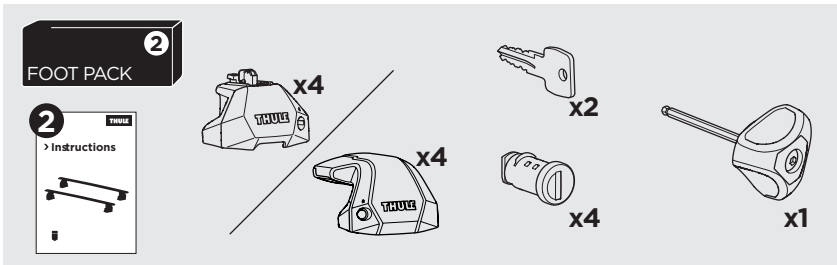

1

Kit 187006

MAZDA CX-5, 5-dr SUV, 12-17
MAZDA CX-9, 5-dr SUV, 07-

ISO 11154-E

This kit is only for vehicles with fixpoint mounting.

3

4

5