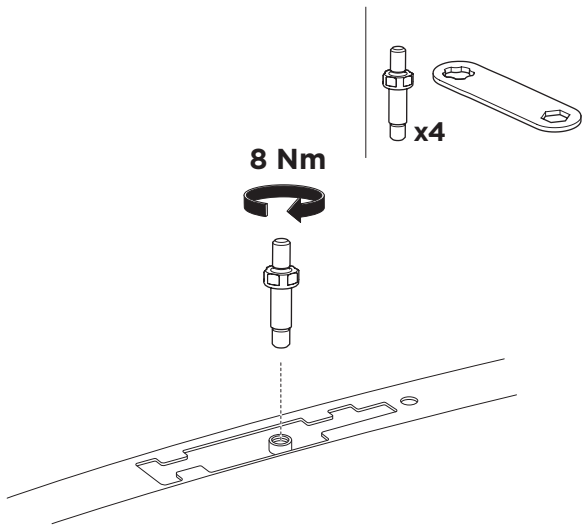

1

Kit 187006

MAZDA CX-5, 5-dr SUV, 12-17
MAZDA CX-9, 5-dr SUV, 07-

ISO 11154-E

This kit is only for vehicles with fixpoint mounting.

3

4

5