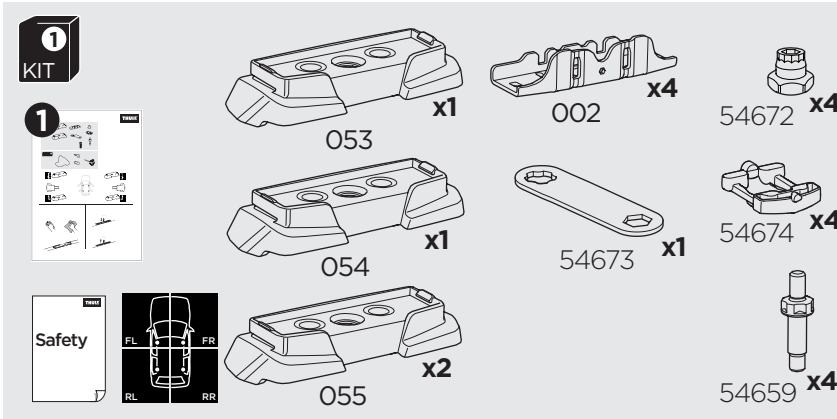

1

Kit 187006

MAZDA CX-5, 5-dr SUV, 12-17
MAZDA CX-9, 5-dr SUV, 07-

ISO 11154-E

This kit is only for vehicles with fixpoint mounting.

3

4

5