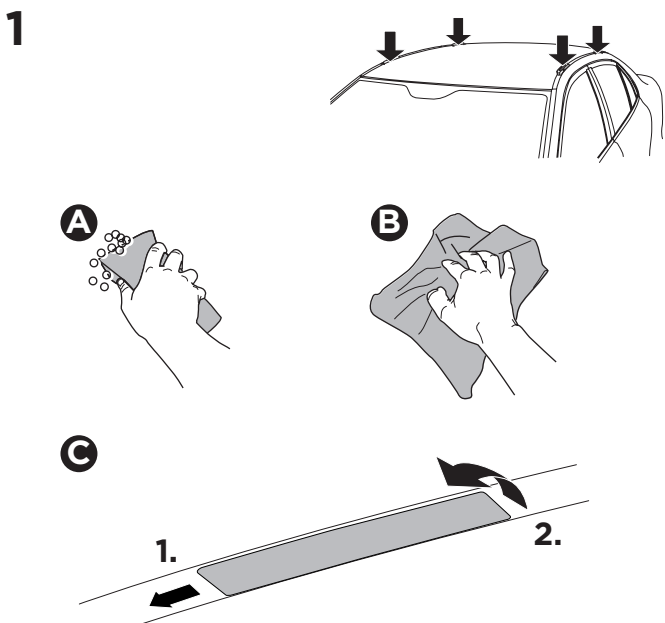

1

Kit 187006

MAZDA CX-5, 5-dr SUV, 12-17
MAZDA CX-9, 5-dr SUV, 07-

ISO 11154-E

This kit is only for vehicles with fixpoint mounting.

3

4

5