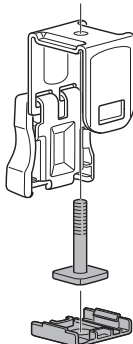

1.2

x1

x8

x4

x4

x4

Optional

SquareBar Adapter 8897

x4

x4

A

B

C

SquareBar Adapter 8897

A

B

C

1.2

D

E

F

2

Min 610mm / 24 inch

A