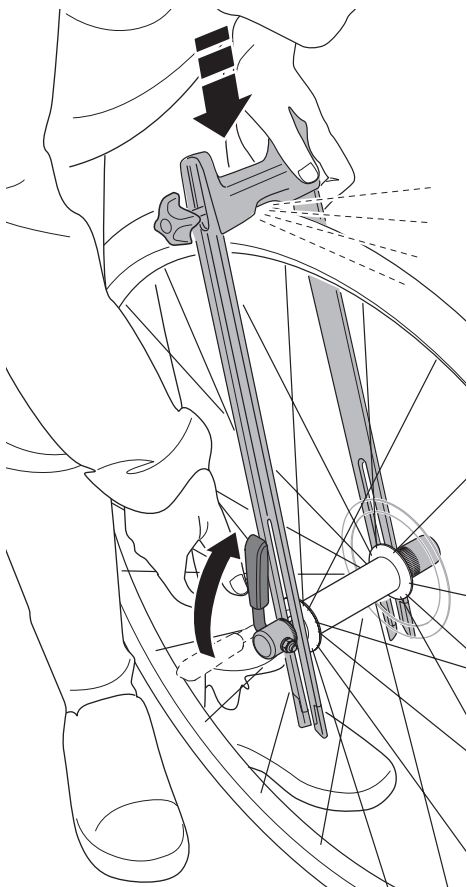

› Instructions

Thule Front Wheel Holder Thru-axle adapter 547100

12-20mm

Adapter for Thule Front Wheel Holder to enable transport of bikes with 12-20mm thru-axes

1

2

i

info@thule.com