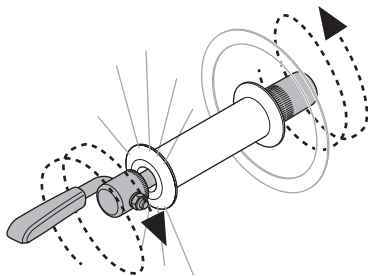

› Instructions

Thule Front Wheel Holder Thru-axle adapter 547100

12-20mm

Adapter for Thule Front Wheel Holder to enable transport of bikes with 12-20mm thru-axes

1

2

i

info@thule.com