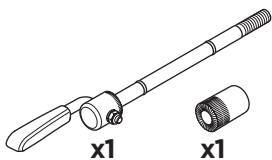

› Instructions

Thule Front Wheel Holder Thru-axle adapter 547100

12-20mm

Adapter for Thule Front Wheel Holder to enable transport of bikes with 12-20mm thru-axes

1

2

i

info@thule.com