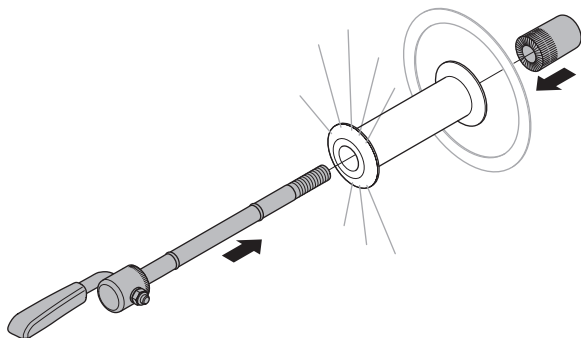

› Instructions

Thule Front Wheel Holder Thru-axle adapter 547100

12-20mm

Adapter for Thule Front Wheel Holder to enable transport of bikes with 12-20mm thru-axes

1

2

i

info@thule.com