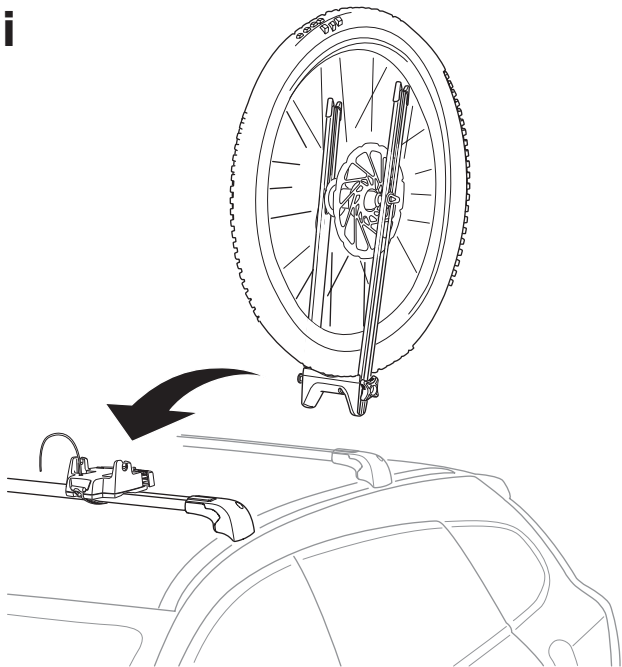

› Instructions

Thule Front Wheel Holder Thru-axle adapter 547100

12-20mm

Adapter for Thule Front Wheel Holder to enable transport of bikes with 12-20mm thru-axes

1

2

i

info@thule.com