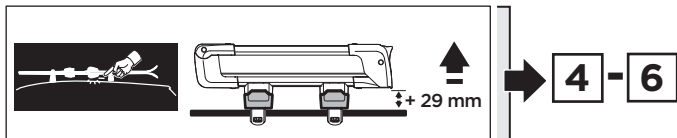

# > Instructions

Thule SquareBar

---

**889700**

A6.20150410  
501-8074-01

Bring your life  
[thule.com](http://thule.com)

3

6