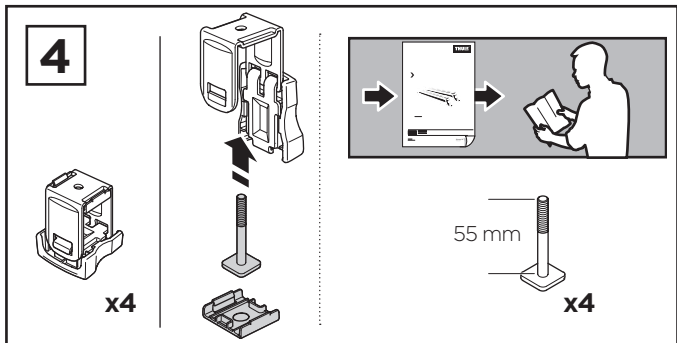

# > Instructions

Thule SquareBar

---

**889700**

A6.20150410  
501-8074-01

Bring your life  
[thule.com](http://thule.com)

3

6