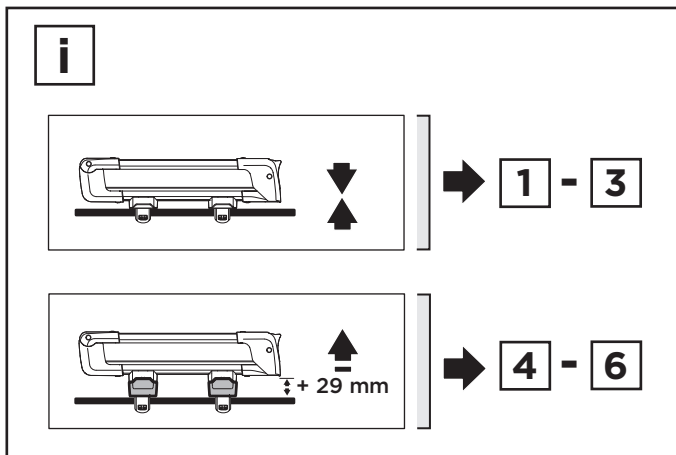

# > Instructions

Thule SquareBar

---

**889700**

A6.20150410  
501-8074-01

Bring your life  
[thule.com](http://thule.com)

3

6