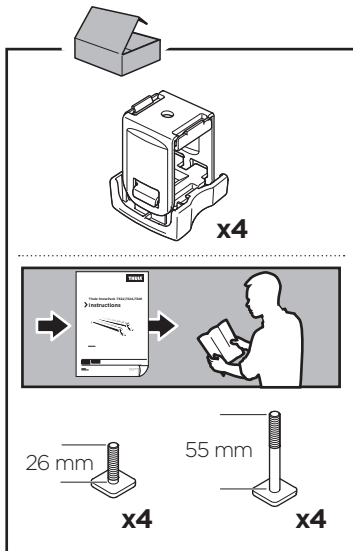

# > Instructions

Thule SquareBar

---

**889700**

A6.20150410  
501-8074-01

Bring your life  
[thule.com](http://thule.com)

3

6