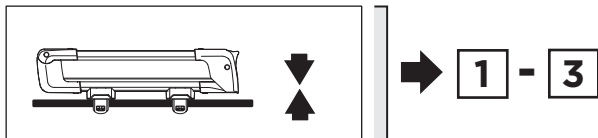

# > Instructions

Thule SquareBar

---

**889700**

A6.20150410  
501-8074-01

Bring your life  
[thule.com](http://thule.com)

3

6