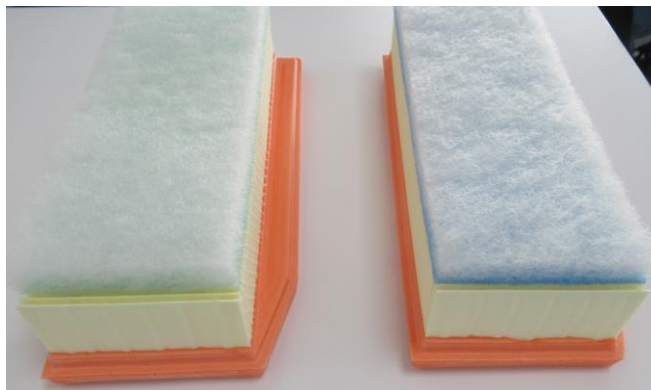

MANN-FILTER

Product Information

No. 170
13.09.2021

Change of pre fleece for several air filters

For a number of air filters in the MANN-FILTER portfolio there will be a change of the pre fleece. This change has only a visual effect, as the color of the fleece is light blue instead of dark blue. In the matter of function the filter is fully equal to its predecessor and fulfills reliable the MANN-FILTER quality.

The following filters are affected by the change:

C 28 105/1	C 37 009
C 2859	C 31 027
C 3088/1	C 21 116/1
C 28 160/1	C 31 116
C 30 011	C 17 237/1
C 24 024	C 29 168
C 27 030	C 35 160/1
C 24 036	

New filter element
with light blue
prefleece

Previous filter
element with dark
blue prefleece