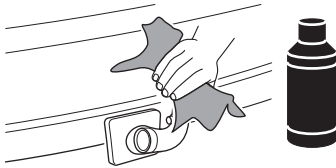

## Thule EasyFold XT 2

9655

FIX4BIKE Tow bar

Not ok

Your Key-Number

22-80 mm

D.1

Aluminium  
or GGG40