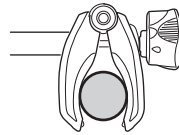

## Thule EasyFold XT 2

9655

FIX4BIKE Tow bar

Not ok

Your Key-Number

22-80 mm

D.1

Aluminium  
or GGG40