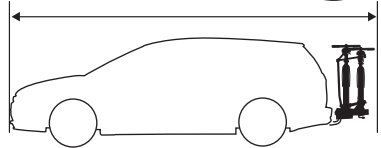

## Thule EasyFold XT 2

9655

FIX4BIKE Tow bar

Not ok

Your Key-Number

22-80 mm

D.1

Aluminium  
or GGG40