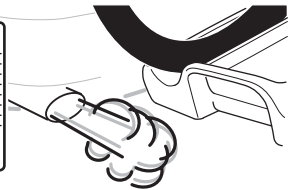

## Thule EasyFold XT 2

9655

FIX4BIKE Tow bar

Not ok

Your Key-Number

22-80 mm

D.1

Aluminium  
or GGG40