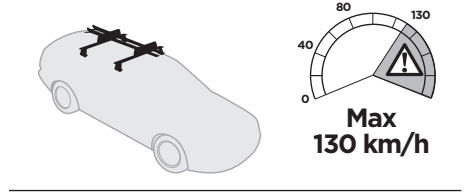

CITY CRASH
Complies with ISO norm

i

5.4 kg

max: x2 x5 x5

1

2

3

4