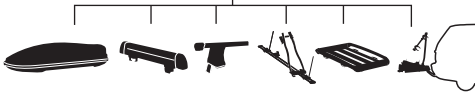

Thule One-Key System

450400 (x4)

450600 (x6)

450800 (x8)

451200 (x12)

451600 (x16)