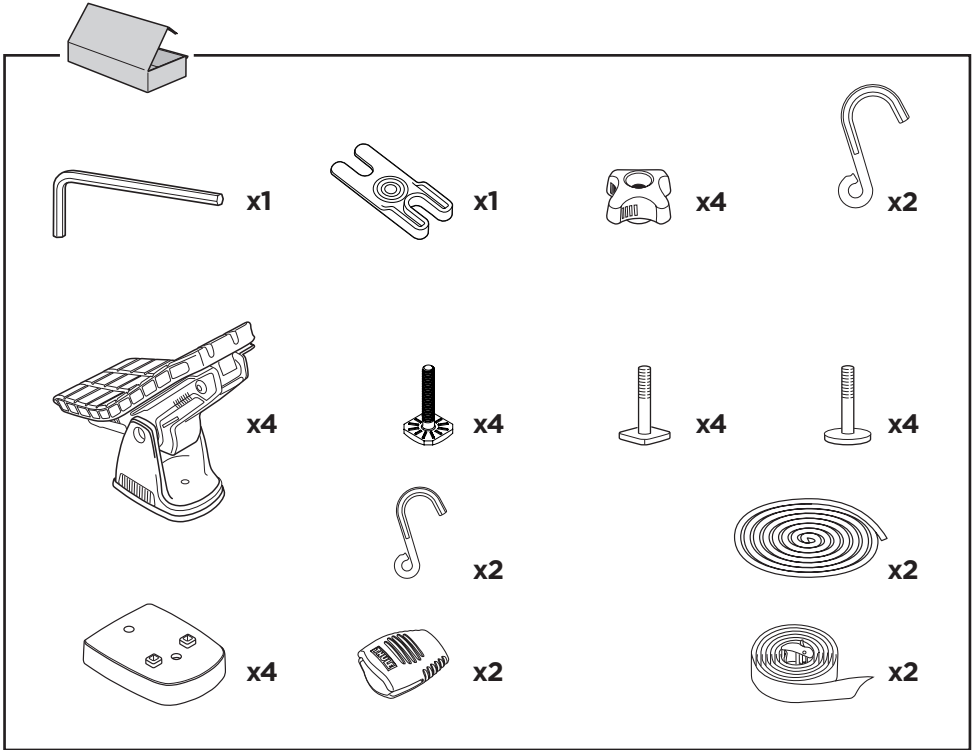

Thule DockGrip 895000

> Instructions

**CITY CRASH**
Complies with ISO norm

Thule WingBar Evo

Thule WingBar

Thule ProBar

Thule SlideBar

895000c.20181009
506-7226-04Bring your life
thule.com