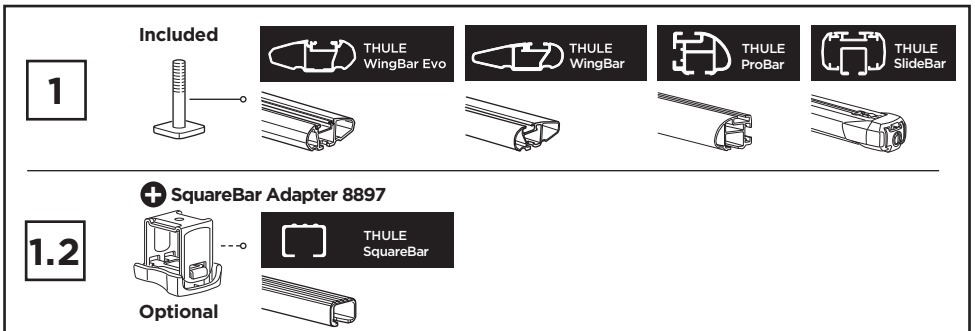

Thule DockGrip 895000

> Instructions

**CITY CRASH**
Complies with ISO norm

Thule WingBar Evo

Thule WingBar

Thule ProBar

Thule SlideBar

895000c.20181009
506-7226-04Bring your life
thule.com