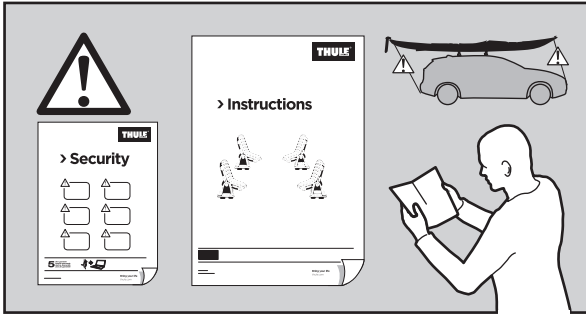

Thule DockGrip 895000

> Instructions

**CITY CRASH**
Complies with ISO norm

Thule WingBar Evo

Thule WingBar

Thule ProBar

Thule SlideBar

895000c.20181009
506-7226-04Bring your life
thule.com