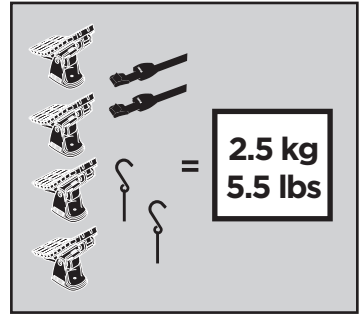

Thule DockGrip 895000

> Instructions

**CITY CRASH**
Complies with ISO norm

Thule WingBar Evo

Thule WingBar

Thule ProBar

Thule SlideBar

895000c.20181009
506-7226-04Bring your life
thule.com