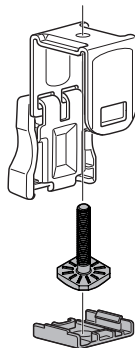

x4

x4

x4

x4

Optional

SquareBar Adapter 8897

x4

x4

A

B

x4

3 Nm

C

SquareBar Adapter 8897

A

B

C

2-3

1.2

D

E

F

2

Min 610mm / 24 inch