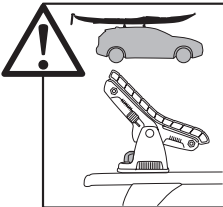

Min 610mm / 24 inch