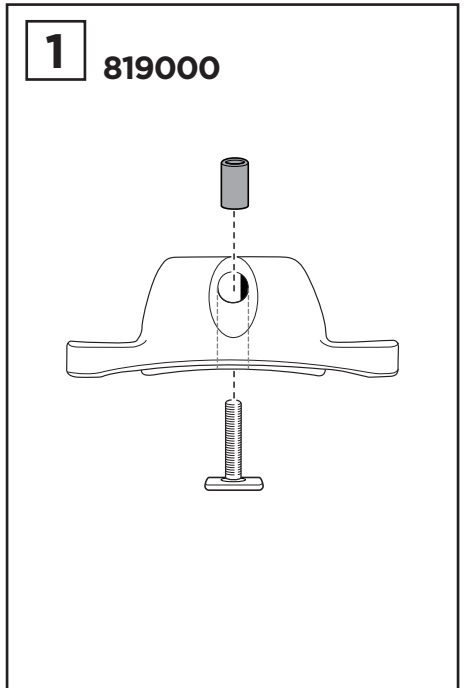

Thule T-track accessory kit for
Thule Portage 819 and Thule SUP Shuttle 811

> Instructions

2

3

4