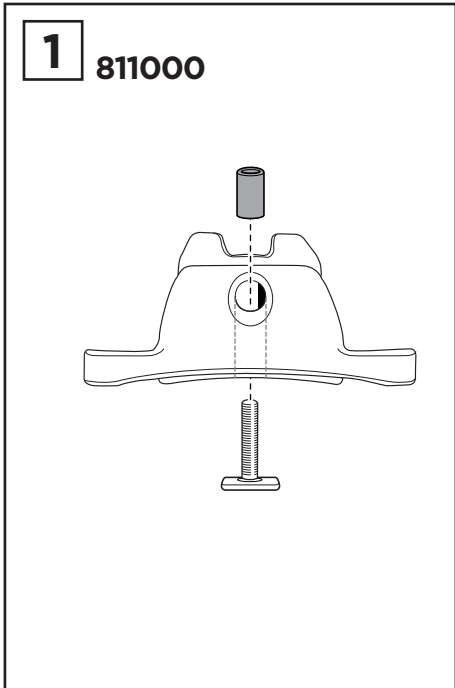

Thule T-track accessory kit for
Thule Portage 819 and Thule SUP Shuttle 811

> Instructions

2

3

4