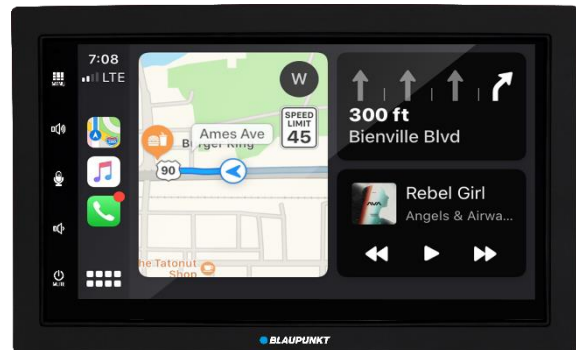

Sales Start
Summer 2021

Part Number / EAN-Code

2 002 020 000 002 /
4 260 499 852 269

Highlights

- **Analog- / Digitalradio**
FM, AM, DAB, DAB+ Tuner with PS, AF, REG, RT, CT, TA, DLS
- **Medioplayer**
USB, AV, Bluetooth
MP3, FLAC, OGG, WMA, WAV, MKV, AVI Support
- **Reverse Camera Input**
- **Apple Car Play**
Navigation, Internet radio, Music player, Apps, Voice assistant
- **Android Auto**
Navigation, Internet radio, Music player, Apps, Voice assistant
- **Bluetooth**
Phonebook access, Caller lists access, Audio streaming with ID3 support
- **Sound**
Digital DSP
8- Band Equalizer + Sound Presets
4-Kanal Preamplifier output + Sub-Out
4 x 45 Watts
- **General**
High Resolution VGA TFT Display
DIM- Function
Direct access to all audio sources
Permanent memory
Steering wheel control input (SWC)
Short body, easy installation

CAR MULTIMEDIA MANNHEIM 600 DAB

BLAUPUNKT MULTITASKING

The Mannheim 600 DAB combines high-quality design down to the last detail, an intuitive operating concept and a breathtaking variety of functions. It impresses with its 7" TFT touch display and combines first-class RDS radio reception, a built-in DAB + tuner, a wide range of entertainment and many connection options to many types of mobile media. The Mannheim 600 DAB has serial interfaces such as Bluetooth and USB that allow you to comfortably play your music collection. But no matter what you're looking for, the Mannheim 600 DAB will have a good answer for you.

APPLE CARPLAY

Use your Apple iPhone® with your Mannheim 600 DAB easily and safely in the car. With Apple CarPlay, iPhone users can navigate safely and intuitively, make calls, play music and retrieve messages - simply via voice control or the touchscreen of your Mannheim 600 DAB.