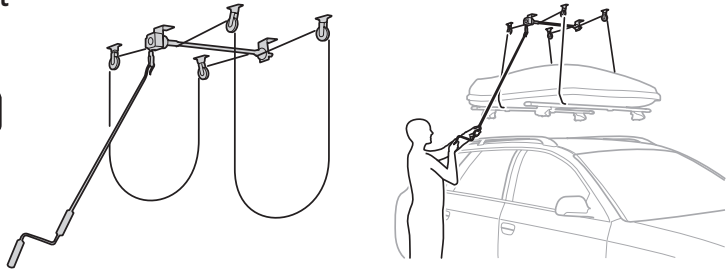

a

b

c

8

Thule T-track Adapter

696600 → 24x30 mm

697600 → 20x27 mm

Thule MultiLift

572004

Thule Box Ski Carrier Adapter

694600 → Sport

694800 → M/L

694900 → XL/XXL/Alpine

Thule Box Lid Cover

698100 → M/L

698200 → Sport