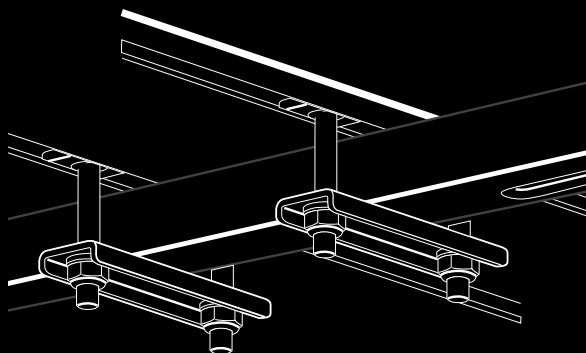

Adapter **346**

THULE[®]
SWEDEN
PROFESSIONAL