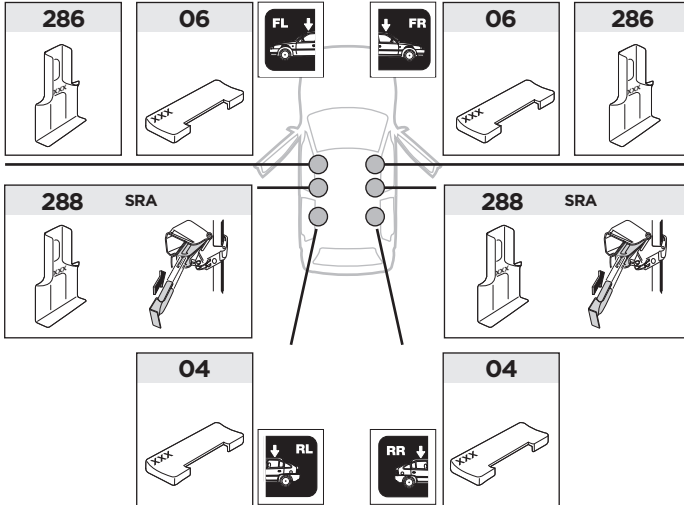

TOYOTA Echo, 3-dr Hatchback, 99-03, 04-05

TOYOTA Vitz, 3-dr Hatchback, 99-03, 04-05

TOYOTA Yaris, 3-dr Hatchback, 99-03, 04-05