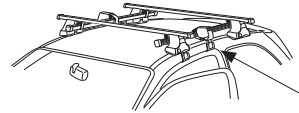

TOYOTA Echo, 5-dr Hatchback, 99-03, 04-05

TOYOTA Vitz, 5-dr Hatchback, 99-03, 04-05

TOYOTA Yaris, 5-dr Hatchback, 99-03, 04-05

3

	W (mm)	Z (mm)	Y (mm)	W (inch)	Z (inch)	Y (inch)
TOYOTA Echo , 3-dr Hatchback, 99-03, 04-05	230	700	310	9	27 1/2	12 1/4
TOYOTA Vitz , 3-dr Hatchback, 99-03, 04-05	230	700	310	9	27 1/2	12 1/4
TOYOTA Yaris , 3-dr Hatchback, 99-03, 04-05	230	700	310	9	27 1/2	12 1/4

	W (mm)	Z (mm)	W (inch)	Z (inch)
DAIHATSU Sirion , 5-dr Hatchback, 06-11	260	700	10 1/4	27 1/2
PERODUA MyVi , 5-dr Hatchback, 06-11	260	700	10 1/4	27 1/2
TOYOTA Echo , 5-dr Hatchback, 99-03, 04-05	260	700	10 1/4	27 1/2
TOYOTA Vitz , 5-dr Hatchback, 99-03, 04-05	260	700	10 1/4	27 1/2
TOYOTA Yaris , 5-dr Hatchback, 99-03, 04-05	260	700	10 1/4	27 1/2