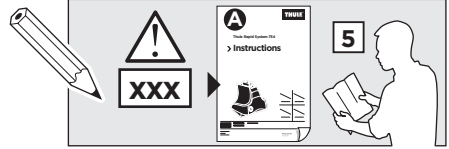

TOYOTA Echo, 5-dr Hatchback, 99-03, 04-05

TOYOTA Vitz, 5-dr Hatchback, 99-03, 04-05

TOYOTA Yaris, 5-dr Hatchback, 99-03, 04-05

3

	W (mm)	Z (mm)	Y (mm)	W (inch)	Z (inch)	Y (inch)
TOYOTA Echo , 3-dr Hatchback, 99-03, 04-05	230	700	310	9	27 1/2	12 1/4
TOYOTA Vitz , 3-dr Hatchback, 99-03, 04-05	230	700	310	9	27 1/2	12 1/4
TOYOTA Yaris , 3-dr Hatchback, 99-03, 04-05	230	700	310	9	27 1/2	12 1/4