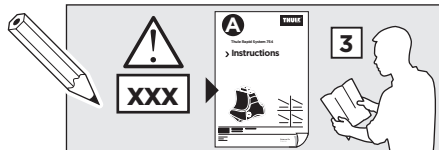

TOYOTA Echo, 5-dr Hatchback, 99-03, 04-05

TOYOTA Vitz, 5-dr Hatchback, 99-03, 04-05

TOYOTA Yaris, 5-dr Hatchback, 99-03, 04-05

3

	W (mm)	Z (mm)	Y (mm)	W (inch)	Z (inch)	Y (inch)
TOYOTA Echo , 3-dr Hatchback, 99-03, 04-05	230	700	310	9	27 1/2	12 1/4
TOYOTA Vitz , 3-dr Hatchback, 99-03, 04-05	230	700	310	9	27 1/2	12 1/4
TOYOTA Yaris , 3-dr Hatchback, 99-03, 04-05	230	700	310	9	27 1/2	12 1/4