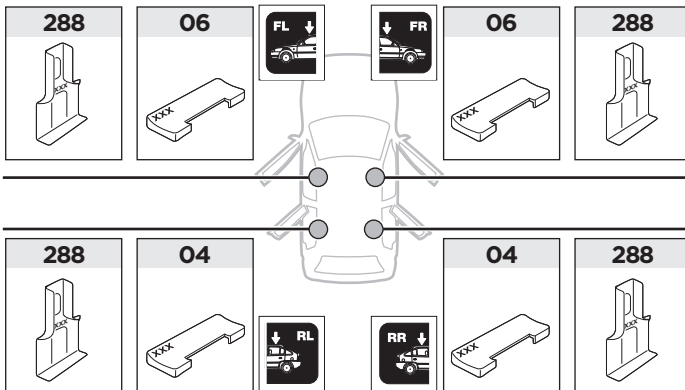

TOYOTA Echo, 5-dr Hatchback, 99-03, 04-05

TOYOTA Vitz, 5-dr Hatchback, 99-03, 04-05

TOYOTA Yaris, 5-dr Hatchback, 99-03, 04-05

3

	W (mm)	Z (mm)	Y (mm)	W (inch)	Z (inch)	Y (inch)
TOYOTA Echo , 3-dr Hatchback, 99-03, 04-05	230	700	310	9	27 1/2	12 1/4
TOYOTA Vitz , 3-dr Hatchback, 99-03, 04-05	230	700	310	9	27 1/2	12 1/4
TOYOTA Yaris , 3-dr Hatchback, 99-03, 04-05	230	700	310	9	27 1/2	12 1/4

	W (mm)	Z (mm)	W (inch)	Z (inch)
DAIHATSU Sirion , 5-dr Hatchback, 06-11	260	700	10 1/4	27 1/2
PERODUA MyVi , 5-dr Hatchback, 06-11	260	700	10 1/4	27 1/2
TOYOTA Echo , 5-dr Hatchback, 99-03, 04-05	260	700	10 1/4	27 1/2
TOYOTA Vitz , 5-dr Hatchback, 99-03, 04-05	260	700	10 1/4	27 1/2
TOYOTA Yaris , 5-dr Hatchback, 99-03, 04-05	260	700	10 1/4	27 1/2