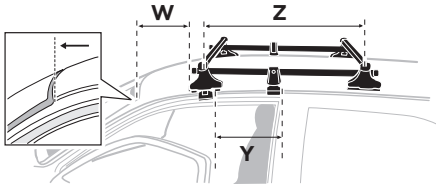

TOYOTA Echo, 5-dr Hatchback, 99-03, 04-05

TOYOTA Vitz, 5-dr Hatchback, 99-03, 04-05

TOYOTA Yaris, 5-dr Hatchback, 99-03, 04-05

3

	W (mm)	Z (mm)	Y (mm)	W (inch)	Z (inch)	Y (inch)
TOYOTA Echo , 3-dr Hatchback, 99-03, 04-05	230	700	310	9	27 1/2	12 1/4
TOYOTA Vitz , 3-dr Hatchback, 99-03, 04-05	230	700	310	9	27 1/2	12 1/4
TOYOTA Yaris , 3-dr Hatchback, 99-03, 04-05	230	700	310	9	27 1/2	12 1/4

	W (mm)	Z (mm)	W (inch)	Z (inch)
DAIHATSU Sirion , 5-dr Hatchback, 06-11	260	700	10 1/4	27 1/2
PERODUA MyVi , 5-dr Hatchback, 06-11	260	700	10 1/4	27 1/2
TOYOTA Echo , 5-dr Hatchback, 99-03, 04-05	260	700	10 1/4	27 1/2
TOYOTA Vitz , 5-dr Hatchback, 99-03, 04-05	260	700	10 1/4	27 1/2
TOYOTA Yaris , 5-dr Hatchback, 99-03, 04-05	260	700	10 1/4	27 1/2