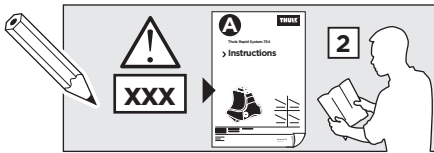

04 x2

06 x2

286 x2

288 x4

x1

x1

1

	X (scale)	X (mm)	X (inch)
DAIHATSU Sirion , 5-dr Hatchback, 06-11	39	1041	41
PERODUA MyVi , 5-dr Hatchback, 06-11	39	1041	41
TOYOTA Echo , 3-dr Hatchback, 99-03, 04-05	29,5	946	37 1/4
TOYOTA Vitz , 3-dr Hatchback, 99-03, 04-05	29,5	946	37 1/4
TOYOTA Yaris , 3-dr Hatchback, 99-03, 04-05	29,5	946	37 1/4
TOYOTA Echo , 5-dr Hatchback, 99-03, 04-05	28,5	936	36 7/8
TOYOTA Vitz , 5-dr Hatchback, 99-03, 04-05	28,5	936	36 7/8
TOYOTA Yaris , 5-dr Hatchback, 99-03, 04-05	28,5	936	36 7/8