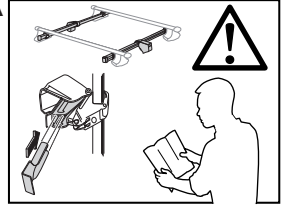

2

SRA

TOYOTA Echo, 3-dr Hatchback, 99-03, 04-05

TOYOTA Vitz, 3-dr Hatchback, 99-03, 04-05

TOYOTA Yaris, 3-dr Hatchback, 99-03, 04-05

DAIHATSU Sirion, 5-dr Hatchback, 06-11

PERODUA MyVi, 5-dr Hatchback, 06-11

TOYOTA Echo, 5-dr Hatchback, 99-03, 04-05

TOYOTA Vitz, 5-dr Hatchback, 99-03, 04-05

TOYOTA Yaris, 5-dr Hatchback, 99-03, 04-05