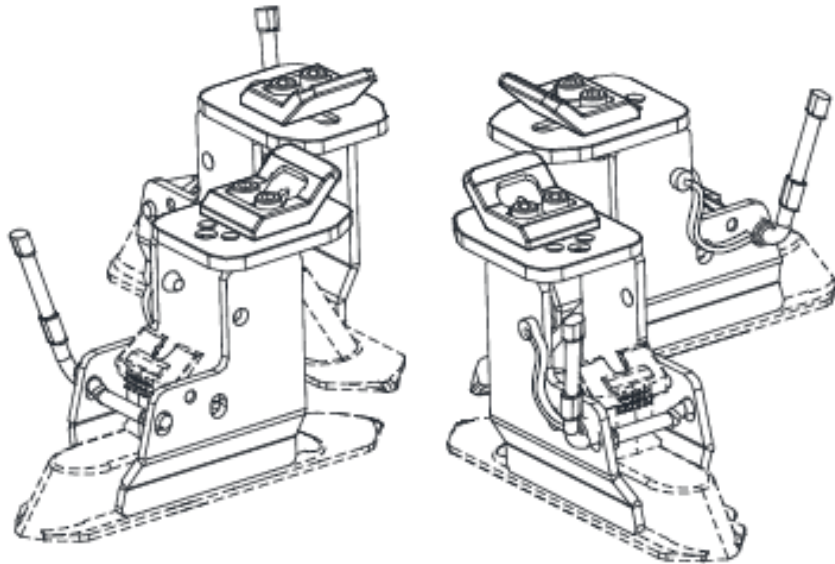

G800A136 - Motorcycle adapter kit (4pcs)

Max. outside locking: 25"

Min. outside locking: 7"