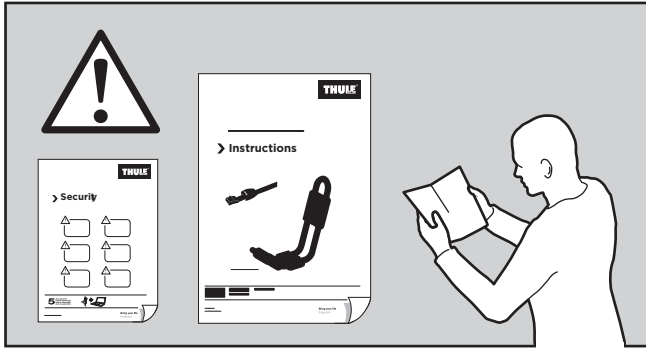

Thule Hull-a-port 835-1

➤ Instructions

Kayak carrier

CITY CRASH
Complies with ISO norm

835101

C.20140820

501-6769-11

2