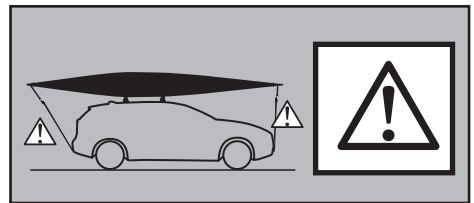

EN Accessories	UK Аксесуари	838 x2