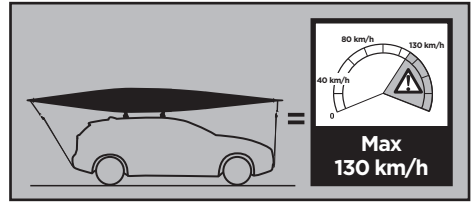

EN Accessories	UK Аксесуари	838 x2