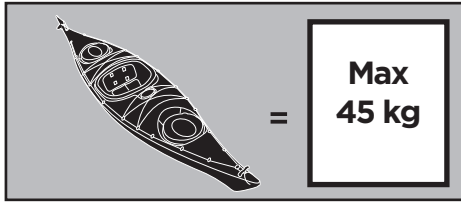

EN Accessories	UK Аксесуари	838 x2