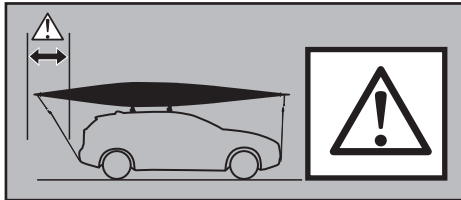

EN Accessories	UK Аксесуари	838 x2