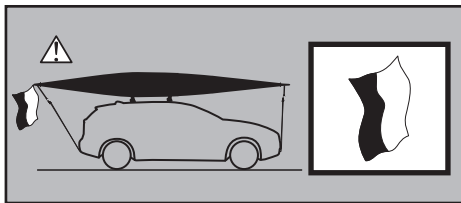

EN Accessories	UK Аксесуари	838 x2