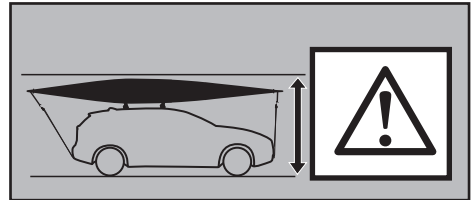

EN Accessories	UK Аксесуари	838 x2