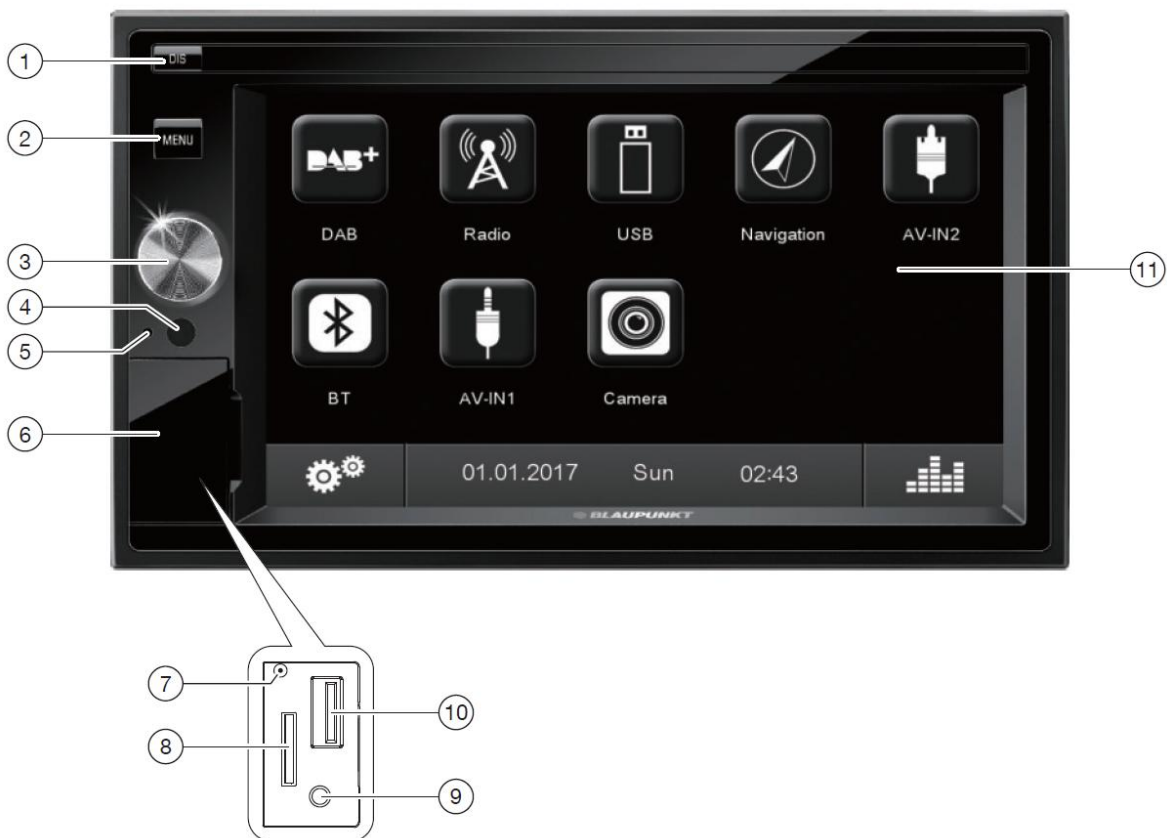

GENERAL

| | |
|-----------------------------------|-----------------------------------------------------------|
| Installation | 2-DIN-slot |
| Operating voltage | 10,5 – 16 V |
| Current consumption | 10 A max. |
| Weight | ca. 1,6 Kg |
| Depth (incl. panel and connector) | ca. 170 mm |
| Depth (installation depth) | 165 mm |
| Width | 178 mm |
| Height | 100 mm |
| Front Panel | fixed |
| Colour | piano black |
| Illumination | Keys + disc slot: white, Encoder: white (off) / blue (on) |
| Ant-theft-protection | no |
| Demo Mode | no |
| User Manual | yes |
| IR remote control | yes |
| Mounting frame | yes |
| Trim-ring | yes |
| Mounting material & cables | yes |

CAR MULTIMEDIA OSLO 370 DAB

6/7

Controls – Device

- ① **DIS** button
Short press: Adjust the display brightness
Long press: Switch off the display
 With inserted microSD card with navigation data:
Short press: Start the navigation
In navigation mode: Call up menu of active source
Long press: Switch off the display
- ② **MENU** button
Short press: Call up main menu
In the main menu: Call up menu of active source
Long press: Call up Bluetooth® function directly
- ③ Rotary/pushbutton
Short press: Switch on device
In operation: Mute audio source
Long press: Switch off device
Turn: Adjust volume
- ④ Infrared receiver for remote control
- ⑤ Microphone
- ⑥ Cover
- ⑦ Reset button
 Access only with open cover
 Restoring the original factory settings of the device.
 Caution! All personal settings will be lost!
- ⑧ microSD card reader
 Access only with open cover
 The card reader supports microSD cards on which either audio/video files or navigation data can be stored.
- ⑨ AV-IN socket
 Access only with open cover
- ⑩ USB socket
 Access only with open cover
- ⑪ Touchscreen user interface