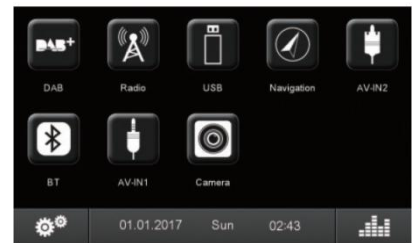

CAR MULTIMEDIA

OSLO 370 DAB

2/7

SYSTEM

Operation System	Win CE 6.0
CPU	MT3360BICG
RAM	256 MB
Built-in Flash	256MB nand flash
User Interface	Blaupunkt
Permanent memory	Built-in CPU

DISPLAY

Technology /Type	LED backlight TFT Panel
Screen size	6.2"
Resolution	VWGA 800 x 480 Pixel
Touchscreen	yes (resistive type)
Anti-reflective	yes
Brightness adjustable	yes
Display switch off	yes
Clock / Date display	yes
Clock mode	yes (24/12 hours)