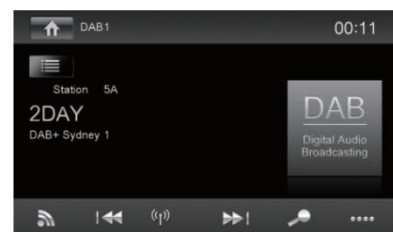

DIGITAL RADIO (BUILT-IN)

DAB/DAB+	yes
DAB Band III/L-band	yes / yes (on/off)
Service Update	yes (auto/manual)
Manual ensemble search	yes
Station memory	30
Ensemble browsing	yes
Station browsing	yes (alphabetically)
Band Scan / Preset Scan	yes / no
Service Link DAB-FM	yes
Radio text	yes
Programme types (PTY)	yes
Traffic announcement	yes (via FM RDS TA)
Original DAB accessory	Blaupunkt DAB+ antennas