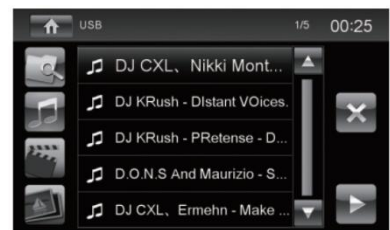

DATA CARRIER

USB-removable storage	USB 2.0 compatible
Memory cards	microSDHC (up to 32GB), microSD
Storage formats	FAT, FAT 16, FAT 32, EX-FAT