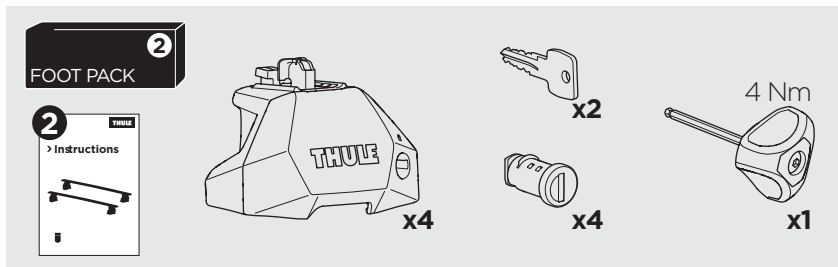

1

Kit 187001

VOLKSWAGEN California, 4-dr Bus, (T5) 03-15, (T6) 15-
 VOLKSWAGEN Caravelle, 4-dr Bus, (T5) 03-15, (T6) 15-
 VOLKSWAGEN Multivan, 4-dr Bus, (T5) 03-15, (T6) 15-
 VOLKSWAGEN Shuttle, 4-dr Bus, (T5) 03-15, (T6) 15-
 VOLKSWAGEN Transporter, 2-dr Single Cab, (T5) 03-15, (T6) 15-
 VOLKSWAGEN Transporter, 4-dr Double cab, (T5) 03-15, (T6) 15-
 VOLKSWAGEN Transporter, 4-dr Van, (T5) 03-15, (T6) 15-

ISO 11154-E

This kit is only for vehicles with fixpoint mounting.

3

4

5

A

B