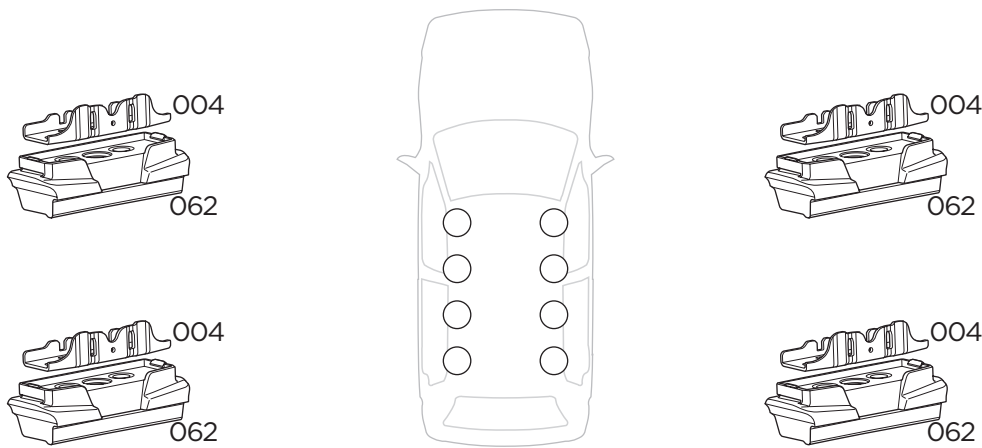

1

Kit 187001

VOLKSWAGEN California, 4-dr Bus, (T5) 03-15, (T6) 15-
 VOLKSWAGEN Caravelle, 4-dr Bus, (T5) 03-15, (T6) 15-
 VOLKSWAGEN Multivan, 4-dr Bus, (T5) 03-15, (T6) 15-
 VOLKSWAGEN Shuttle, 4-dr Bus, (T5) 03-15, (T6) 15-
 VOLKSWAGEN Transporter, 2-dr Single Cab, (T5) 03-15, (T6) 15-
 VOLKSWAGEN Transporter, 4-dr Double cab, (T5) 03-15, (T6) 15-
 VOLKSWAGEN Transporter, 4-dr Van, (T5) 03-15, (T6) 15-

ISO 11154-E

This kit is only for vehicles with fixpoint mounting.

3

4

5

A

B