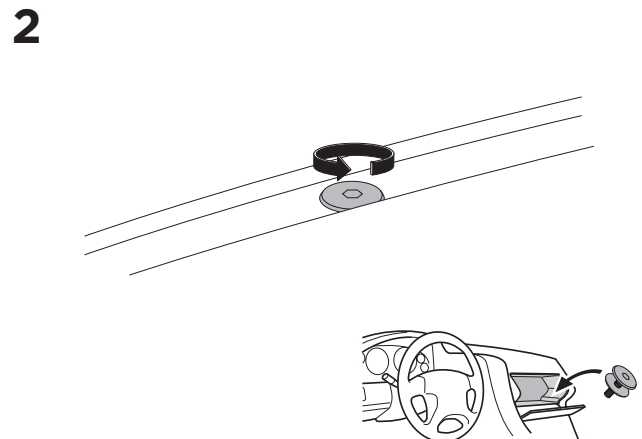

1

Kit 187001

VOLKSWAGEN California, 4-dr Bus, (T5) 03-15, (T6) 15-
 VOLKSWAGEN Caravelle, 4-dr Bus, (T5) 03-15, (T6) 15-
 VOLKSWAGEN Multivan, 4-dr Bus, (T5) 03-15, (T6) 15-
 VOLKSWAGEN Shuttle, 4-dr Bus, (T5) 03-15, (T6) 15-
 VOLKSWAGEN Transporter, 2-dr Single Cab, (T5) 03-15, (T6) 15-
 VOLKSWAGEN Transporter, 4-dr Double cab, (T5) 03-15, (T6) 15-
 VOLKSWAGEN Transporter, 4-dr Van, (T5) 03-15, (T6) 15-

ISO 11154-E

This kit is only for vehicles with fixpoint mounting.

3

4

5

A

B