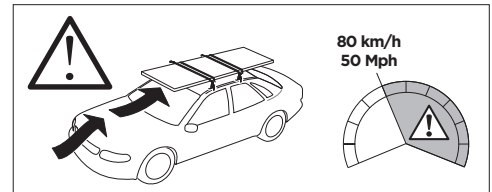

1

Kit 187001

VOLKSWAGEN California, 4-dr Bus, (T5) 03-15, (T6) 15-
VOLKSWAGEN Caravelle, 4-dr Bus, (T5) 03-15, (T6) 15-
VOLKSWAGEN Multivan, 4-dr Bus, (T5) 03-15, (T6) 15-
VOLKSWAGEN Shuttle, 4-dr Bus, (T5) 03-15, (T6) 15-
VOLKSWAGEN Transporter, 2-dr Single Cab, (T5) 03-15, (T6) 15-
VOLKSWAGEN Transporter, 4-dr Double cab, (T5) 03-15, (T6) 15-
VOLKSWAGEN Transporter, 4-dr Van, (T5) 03-15, (T6) 15-

ISO 11154-E

This kit is only for vehicles with fixpoint mounting.