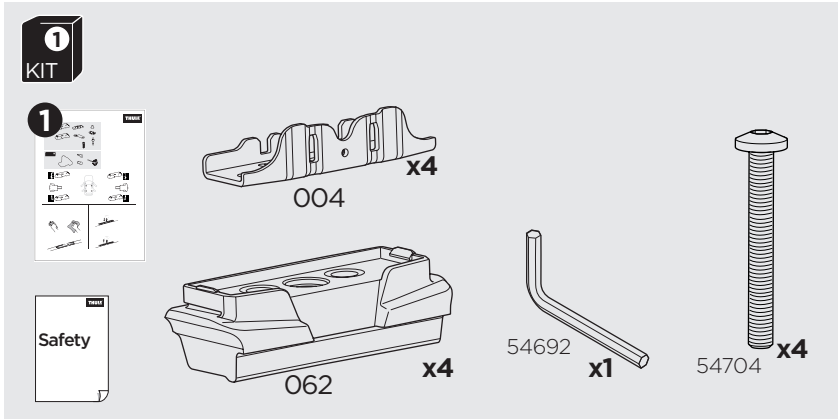

1

Kit 187001

VOLKSWAGEN California, 4-dr Bus, (T5) 03-15, (T6) 15-
 VOLKSWAGEN Caravelle, 4-dr Bus, (T5) 03-15, (T6) 15-
 VOLKSWAGEN Multivan, 4-dr Bus, (T5) 03-15, (T6) 15-
 VOLKSWAGEN Shuttle, 4-dr Bus, (T5) 03-15, (T6) 15-
 VOLKSWAGEN Transporter, 2-dr Single Cab, (T5) 03-15, (T6) 15-
 VOLKSWAGEN Transporter, 4-dr Double cab, (T5) 03-15, (T6) 15-
 VOLKSWAGEN Transporter, 4-dr Van, (T5) 03-15, (T6) 15-

ISO 11154-E

This kit is only for vehicles with fixpoint mounting.

3

4

5

A

B