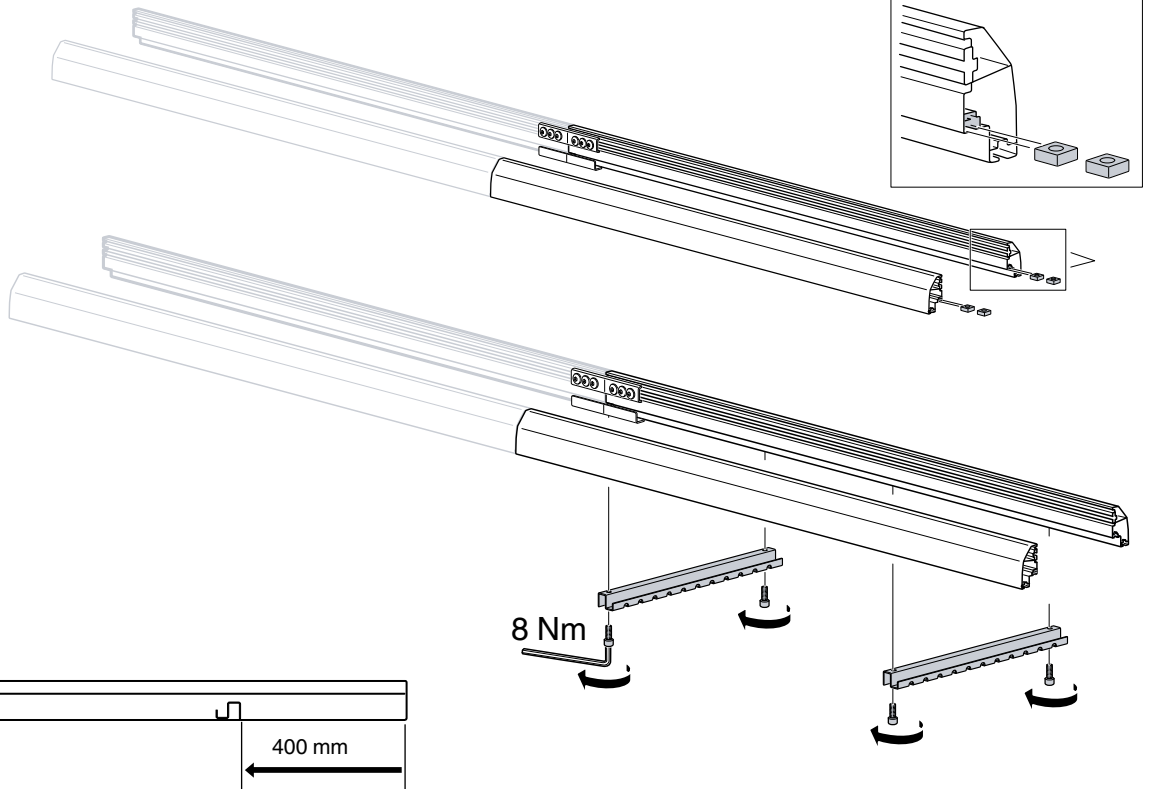

Front Load Stop **321, 322**

THULE[®]
SWEDEN
PROFESSIONAL

2**3**

4

 x10

 x4

 x4

 5 mm
x1

5

 x2

 x4

 x2

 x1

 5 mm
x1

6**7**

9