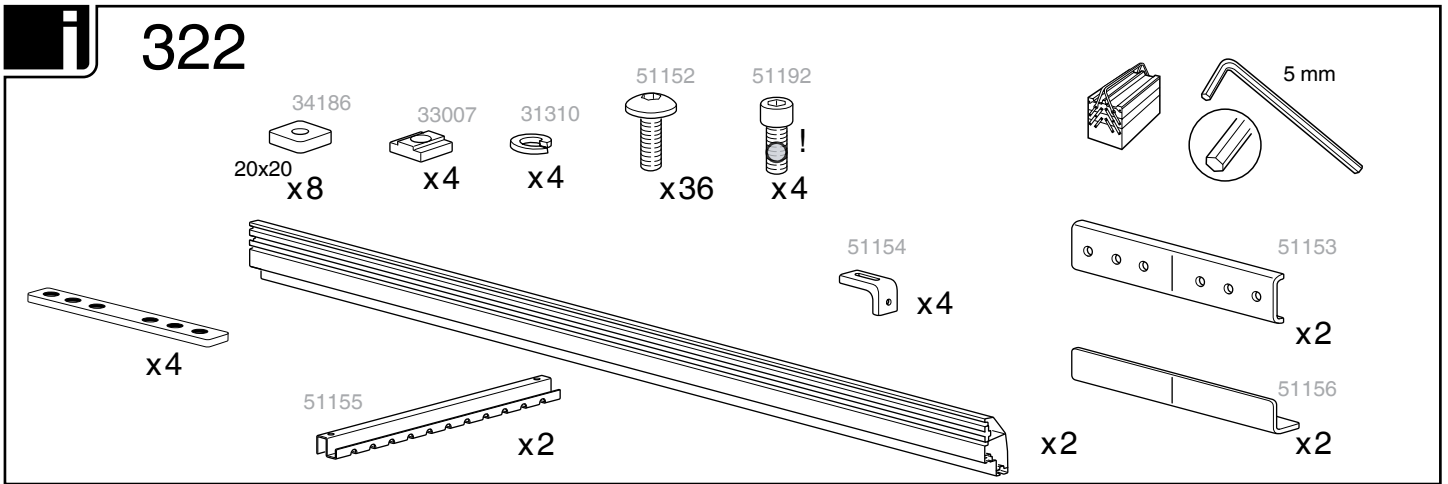

Front Load Stop **321, 322**

THULE[®]
SWEDEN
PROFESSIONAL

2**3**

4

 x10

 x4

 x4

 5 mm
x1

5

 x2

 x4

 x2

 x1

 5 mm
x1

6**7**

9