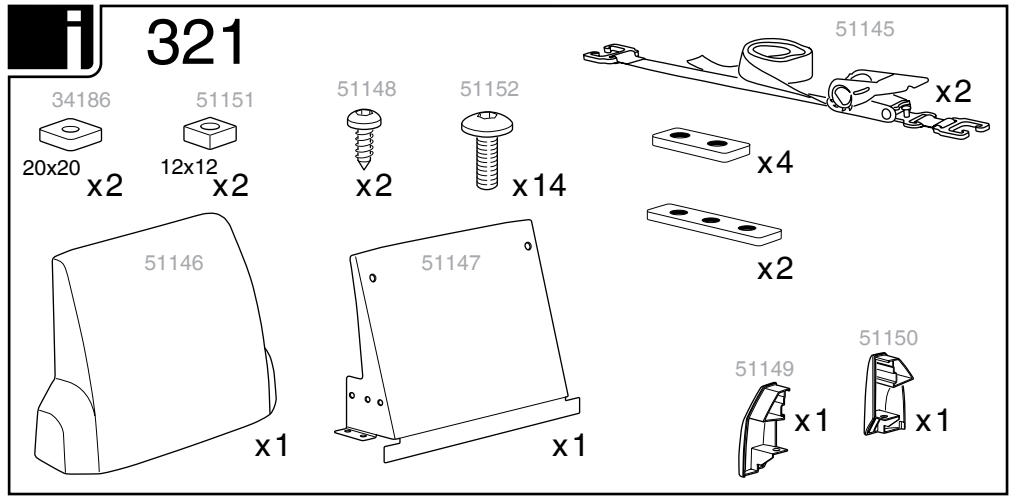

Front Load Stop **321, 322**

THULE[®]
SWEDEN
PROFESSIONAL

2**3**

4

 x10

 x4

 x4

 5 mm
x1

5

 x2

 x4

 x2

 x1

 5 mm
x1

6**7**

9