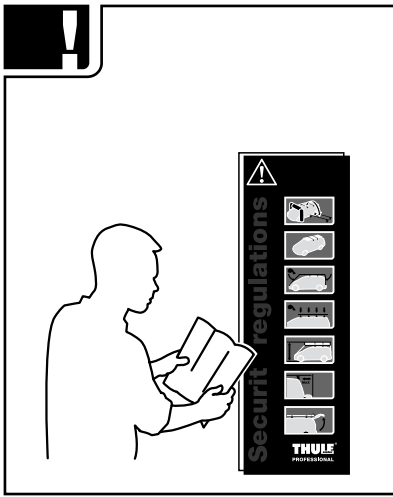

Front Load Stop **321, 322**

THULE[®]
SWEDEN
PROFESSIONAL

2**3**

4

 x10

 x4

 x4

 5 mm
x1