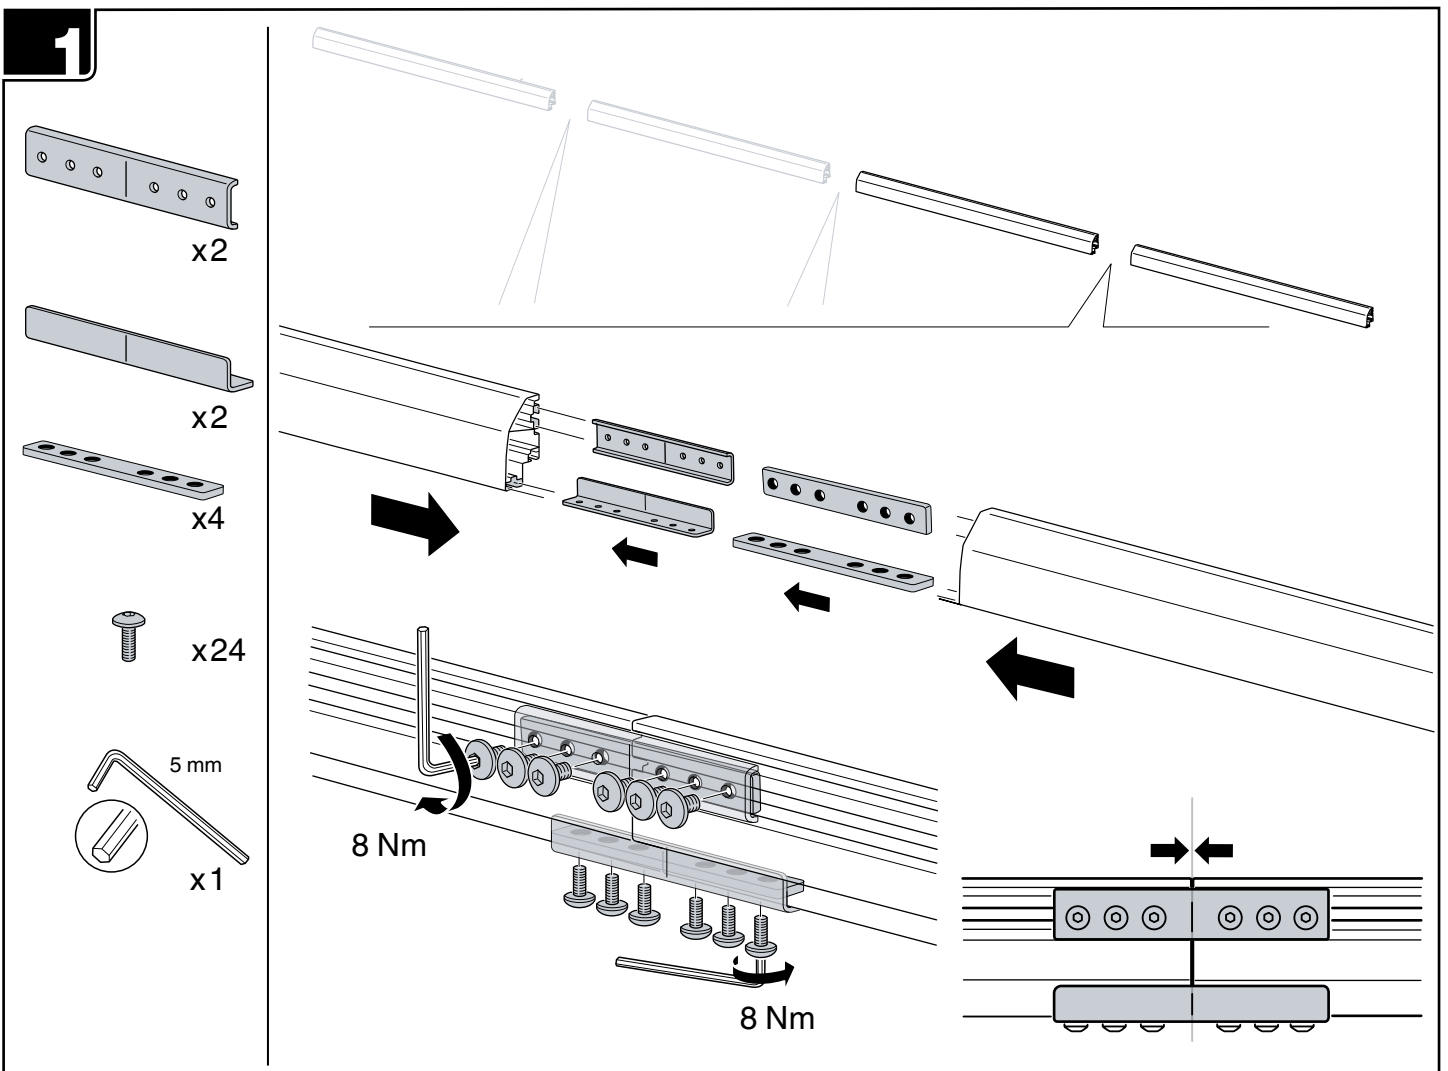

Front Load Stop **321, 322**

THULE[®]
SWEDEN
PROFESSIONAL

2**3**

4

 x10

 x4

 x4

 5 mm
x1

5

 x2

 x4

 x2

 x1

 5 mm
x1

6**7**

9