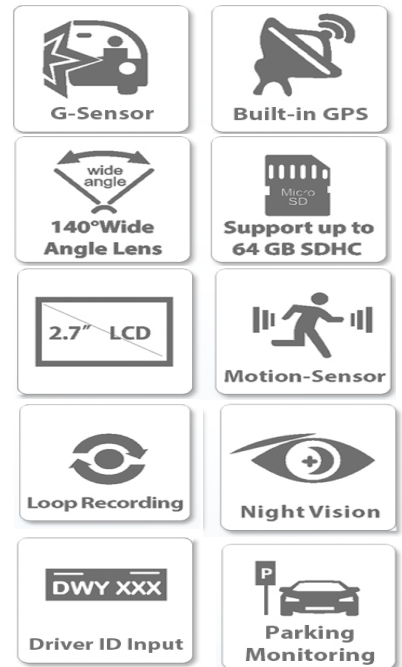

## DIGITAL VIDEO RECORDER BP 3.0 FHD GPS

### Highlights

- Plug and Play – Easy to Set Up
- Built-in GPS Tracking Function
- 2.7" HD TFT LCD Color Display
- 140° degree ultra wide viewing angle
- Full HD 1080 P
- Loop Recording
- G-sensor
- Motion Detection
- Parking Sensor
- License Plate Number Display
- Built-In Microphone & Speaker
- External Memory:
- Micro SDHC Card up to 64 GB (not included)