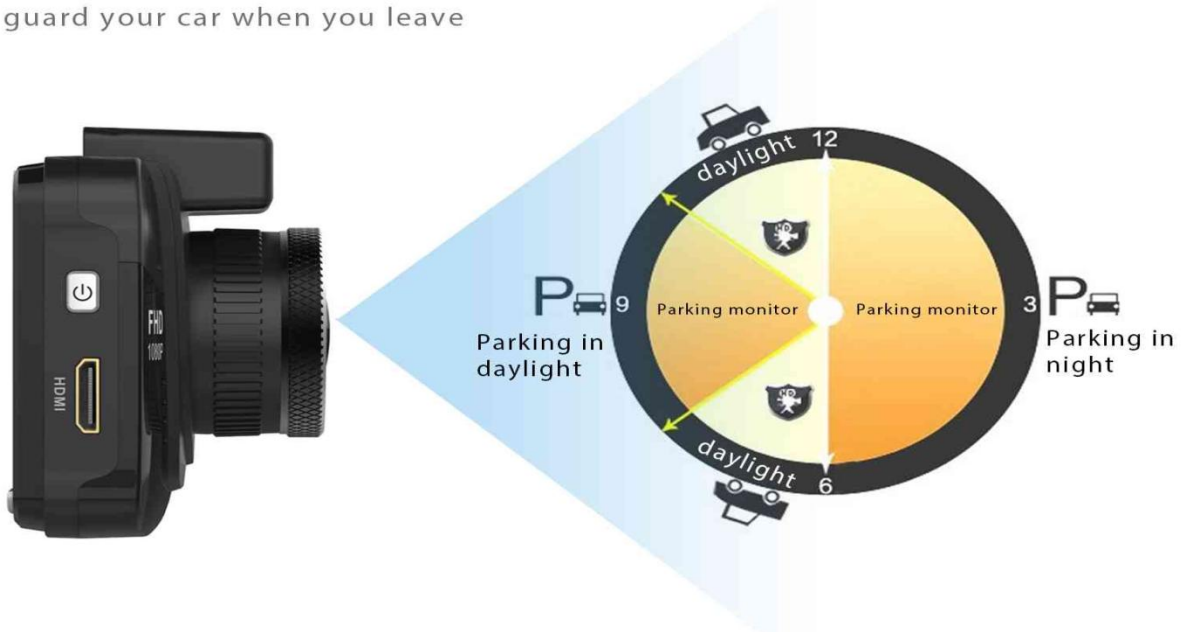

DIGITAL VIDEO RECORDER
BP 3.0 FHD GPS

Parking Monitoring

guard your car when you leave