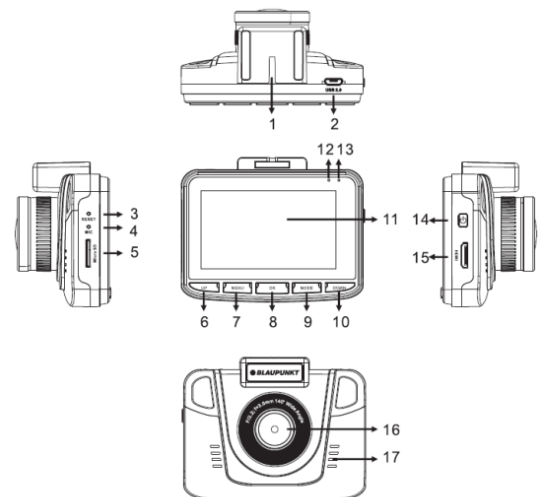

DIGITAL VIDEO RECORDER BP 3.0 FHD GPS

PRODUCT SPECIFICATION

- 2.7" HD TFT LCD Color Display
- 140° Diagonal Ultra Wide Viewing Angle Lens
- Built-in GPS Tracking Function
- SOS Function
- Motion Detection
- Built-in G-Sensor
- Loop Recording 1min / 3min / 5min / OFF
- Parking Sensor
- License Plate Number Display
- Built-in Microphone & Speaker
- 2.0MP CMOS Sensor and FHD Shooting
- Micro USB 2.0 and Car Charging
- Support High Class 10 or above 64GB Micro SD Card
- 1LUX Low Illumination
- Can record while charging
- Video Playback,, Photo Taking
- Automatic Recording upon power on
- Video Resolution: 1920x1080(30fps) / 1280x720(60fps) / 1280x720(30fps) / 640x480(30fps)
- Image Resolution: 12M / 8M / 5M / 3M / 2M / 1.2M / VGA
- Format: AVI / H.264
- Battery capacity : 600mAh Lithium Ion Battery
- DVR Dimension: 81.4x64.7x41.0 mm
- OSD Language: English, German, French, Italian, Portuguese, Spanish, Dutch, Finnish, Polish
- Certifications: CE, FCC, ROHS, E-Mark (Car Charger)
- Include: Car Mount Bracket, Car Charger, USB Cable, User Manual,

1. Bracket Hole	7. MENU Key	13.Power Indicator Light
2. USB Port	8. OK Key	14.ON/OFF Key
3. RESET	9. MODE Key	15.HDMI Output
4. Microphone	10.DOWN Key	16.Lens
5. Micro SD Card Slot	11.LCD	17.Speaker
6. UP Key	12.Working Indicator Light