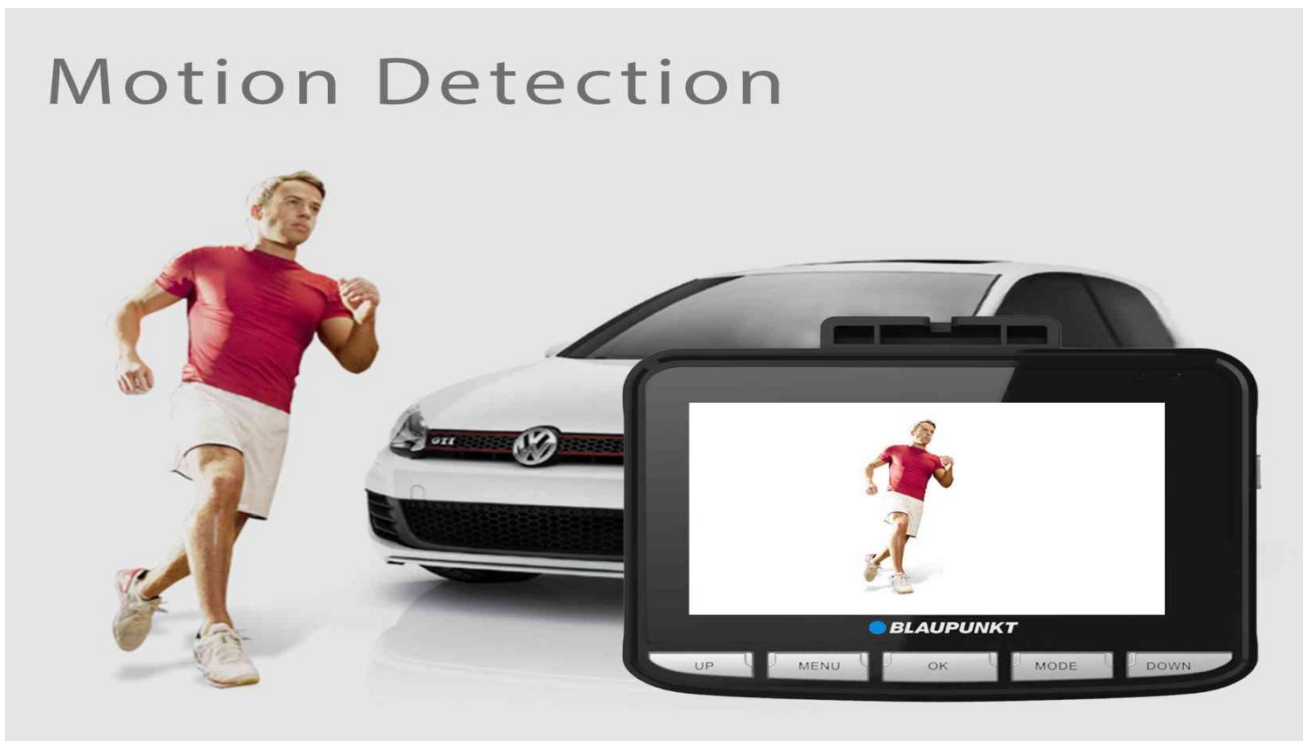

### Highlights

- Plug and Play – Easy to Set Up
- Built-in GPS Tracking Function
- 2.7" HD TFT LCD Color Display
- 140° degree ultra wide viewing angle
- Full HD 1080 P
- Loop Recording
- G-sensor
- Motion Detection
- Parking Sensor
- License Plate Number Display
- Built-In Microphone & Speaker
- External Memory:
- Micro SDHC Card up to 64 GB (not included)

DIGITAL VIDEO RECORDER  
**BP 3.0 FHD GPS**

Parking Monitoring

guard your car when you leave

Built-in GPS

record the route you drove and show where you went

DIGITAL VIDEO RECORDER  
**BP 3.0** FHD GPS

140° wide viewing angle

Motion Detection