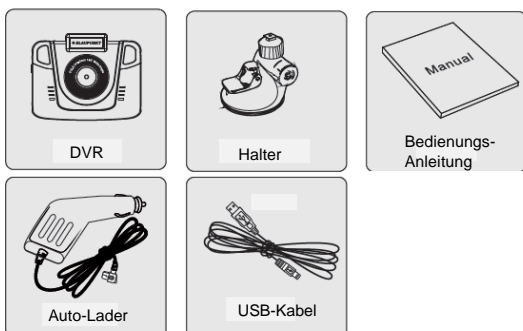

DIGITAL VIDEO RECORDER BP 3.0 FHD GPS

PRODUCT SPECIFICATION

- 2.7" HD TFT LCD Color Display
- 140° Diagonal Ultra Wide Viewing Angle Lens
- Built-in GPS Tracking Function
- SOS Function
- Motion Detection
- Built-in G-Sensor
- Loop Recording 1min / 3min / 5min / OFF
- Parking Sensor
- License Plate Number Display
- Built-in Microphone & Speaker
- 2.0MP CMOS Sensor and FHD Shooting
- Micro USB 2.0 and Car Charging
- Support High Class 10 or above 64GB Micro SD Card
- 1LUX Low Illumination
- Can record while charging
- Video Playback,, Photo Taking
- Automatic Recording upon power on
- Video Resolution: 1920x1080(30fps) / 1280x720(60fps) / 1280x720(30fps) / 640x480(30fps)
- Image Resolution: 12M / 8M / 5M / 3M / 2M / 1.2M / VGA
- Format: AVI / H.264
- Battery capacity : 600mAh Lithium Ion Battery
- DVR Dimension: 81.4x64.7x41.0 mm
- OSD Language: English, German, French, Italian, Portuguese, Spanish, Dutch, Finnish, Polish
- Certifications: CE, FCC, ROHS, E-Mark (Car Charger)
- Include: Car Mount Bracket, Car Charger, USB Cable, User Manual,

1. Bracket Hole	7. MENU Key	13.Power Indicator Light
2. USB Port	8. OK Key	14.ON/OFF Key
3. RESET	9. MODE Key	15.HDMI Output
4. Microphone	10.DOWN Key	16.Lens
5. Micro SD Card Slot	11.LCD	17.Speaker
6. UP Key	12.Working Indicator Light