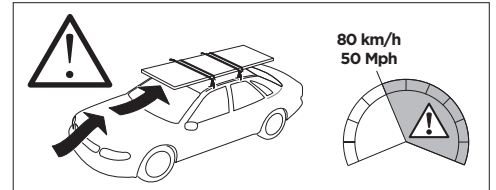

1

Kit 187005 AUDI Q7, 5-dr SUV, 15-

ISO 11154-E

This kit is only for vehicles with fixpoint mounting.

3

4

5

i