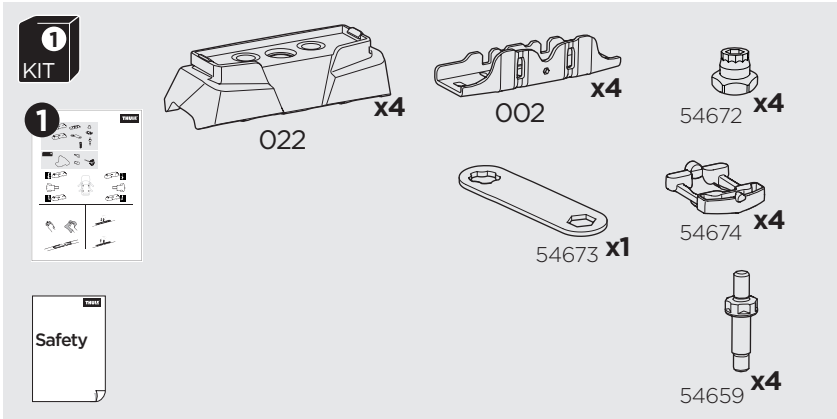

1

Kit 187005 AUDI Q7, 5-dr SUV, 15-

ISO 11154-E

This kit is only for vehicles with fixpoint mounting.

3

4

5

i