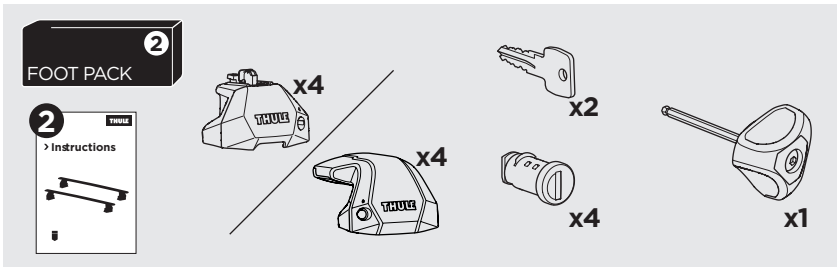

1

Kit 187005 AUDI Q7, 5-dr SUV, 15-

ISO 11154-E

This kit is only for vehicles with fixpoint mounting.

3

4

5

i