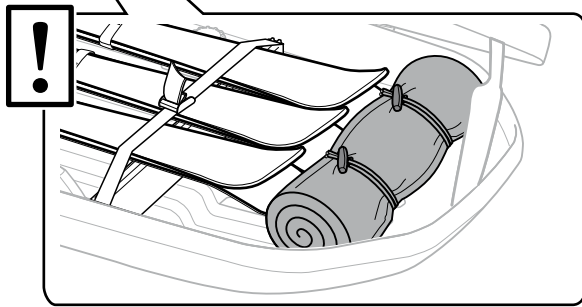

696500

697500

7

x3

Excellence: 26 kg

Max
75 kg

THULE
SWEDEN
**ONE
KEY
SYSTEM**

544 (x4)