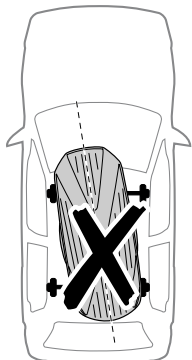

5

6

i Thule T-Nut Adapter

696500

697500