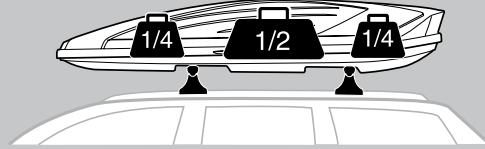

696500

697500

7

x3

Excellence: 26 kg

Max
75 kg

THULE
SWEDEN
**ONE
KEY
SYSTEM**

544 (x4)