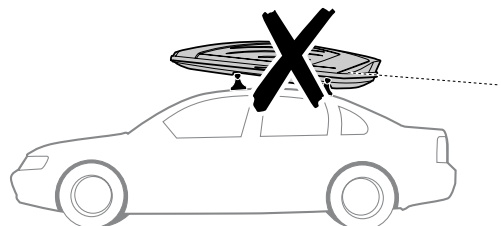

5

6

i Thule T-Nut Adapter

696500

697500