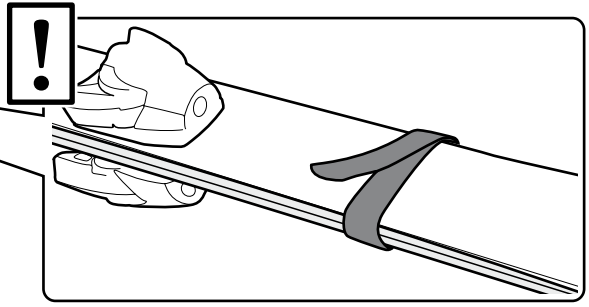

696500

697500

7

x3

Excellence: 26 kg

Max
75 kg

THULE
SWEDEN
**ONE
KEY
SYSTEM**

544 (x4)