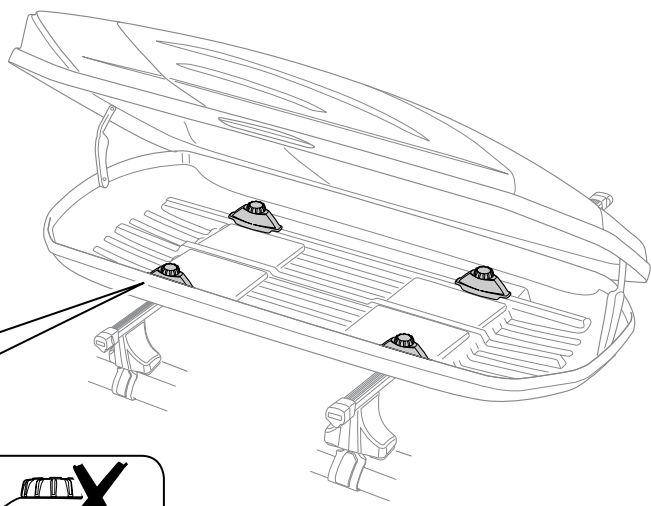

i Thule T-Nut Adapter

696500

697500