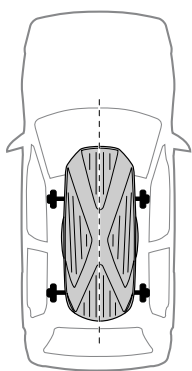

Excellence

Instructions

THULE[®]
SWEDEN

3

4

5

6

i Thule T-Nut Adapter

696500

697500

7

x3

Excellence: 26 kg

Max
75 kg

THULE
SWEDEN
**ONE
KEY
SYSTEM**

544 (x4)