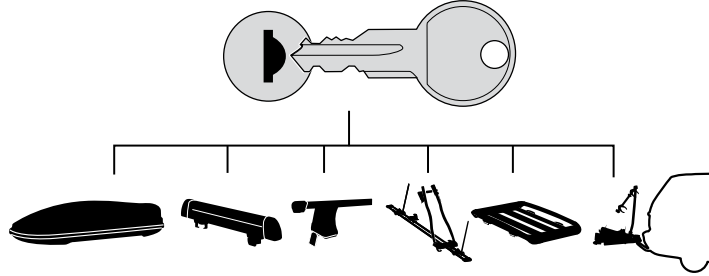

696500

697500

7

x3

Excellence: 26 kg

Max
75 kg

THULE
SWEDEN
**ONE
KEY
SYSTEM**

544 (x4)