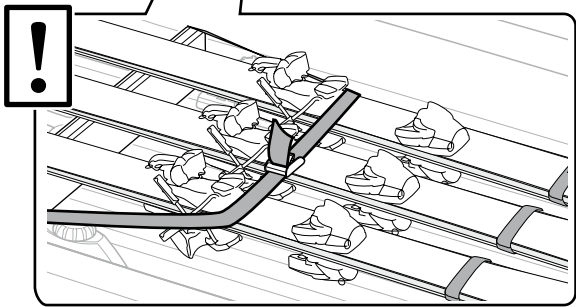

696500

697500

7

x3

Excellence: 26 kg

Max
75 kg

THULE
SWEDEN
**ONE
KEY
SYSTEM**

544 (x4)