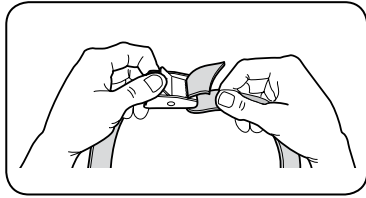

696500

697500

7

x3

Excellence: 26 kg

Max
75 kg

THULE
SWEDEN
**ONE
KEY
SYSTEM**

544 (x4)