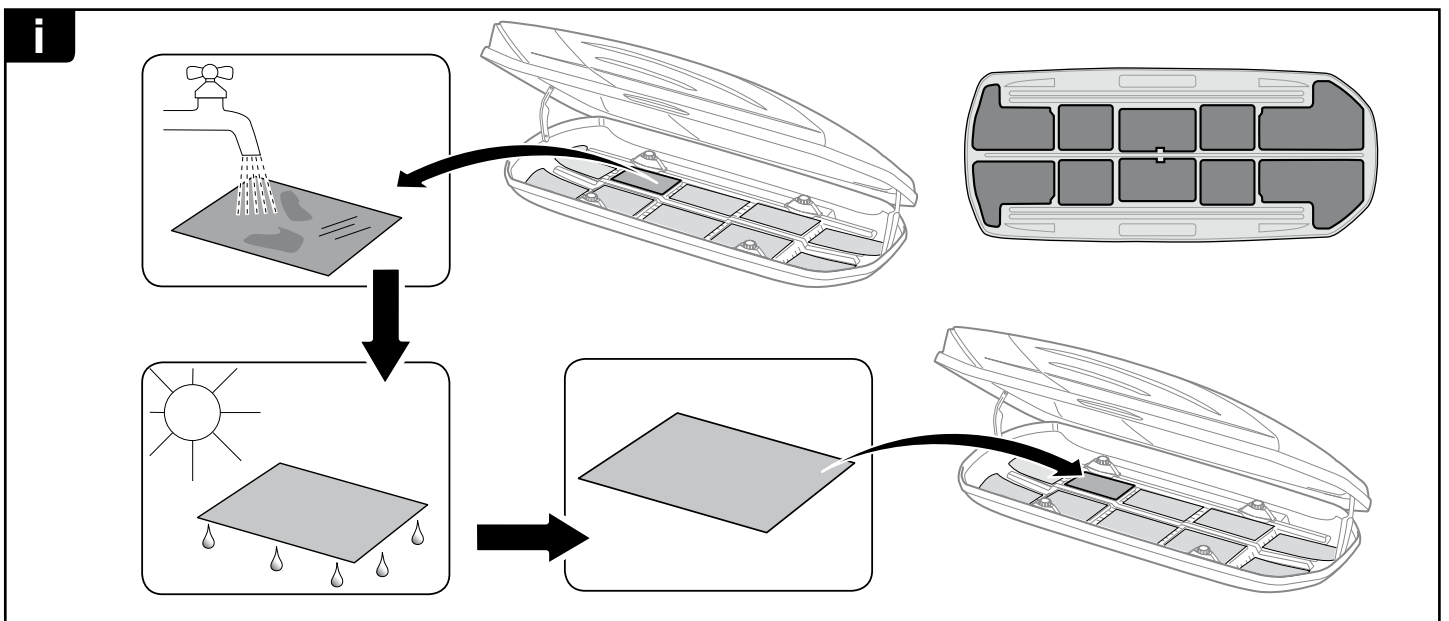

696500

697500

7

x3

Excellence: 26 kg

Max
75 kg

THULE
SWEDEN
**ONE
KEY
SYSTEM**

544 (x4)