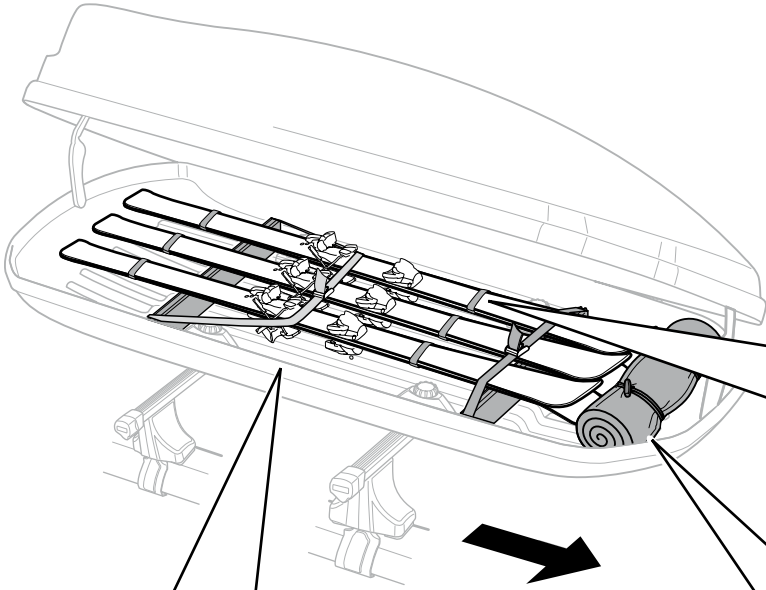

Excellence

Instructions

THULE[®]
SWEDEN

3

4

5

6

i Thule T-Nut Adapter

696500

697500

7

x3

Excellence: 26 kg

Max
75 kg

THULE
SWEDEN
**ONE
KEY
SYSTEM**

544 (x4)