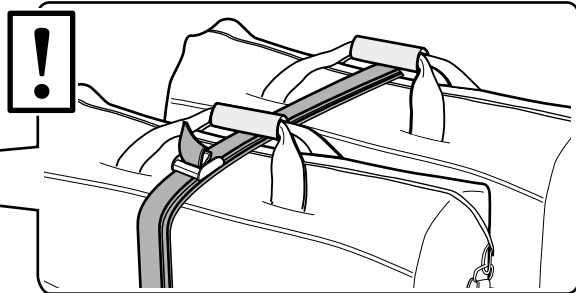

696500

697500

7

x3

Excellence: 26 kg

Max
75 kg

THULE
SWEDEN
**ONE
KEY
SYSTEM**

544 (x4)