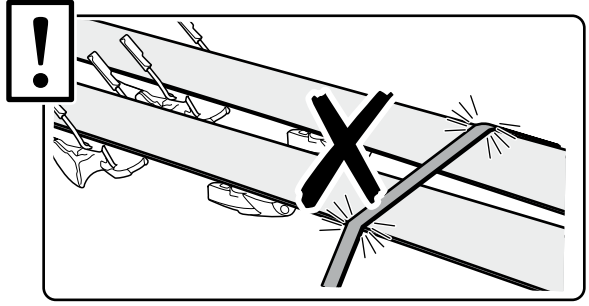

696500

697500

7

x3

Excellence: 26 kg

Max
75 kg

THULE
SWEDEN
**ONE
KEY
SYSTEM**

544 (x4)