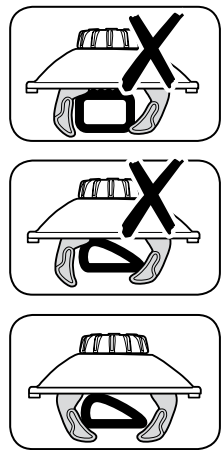

i Thule T-Nut Adapter

696500

697500