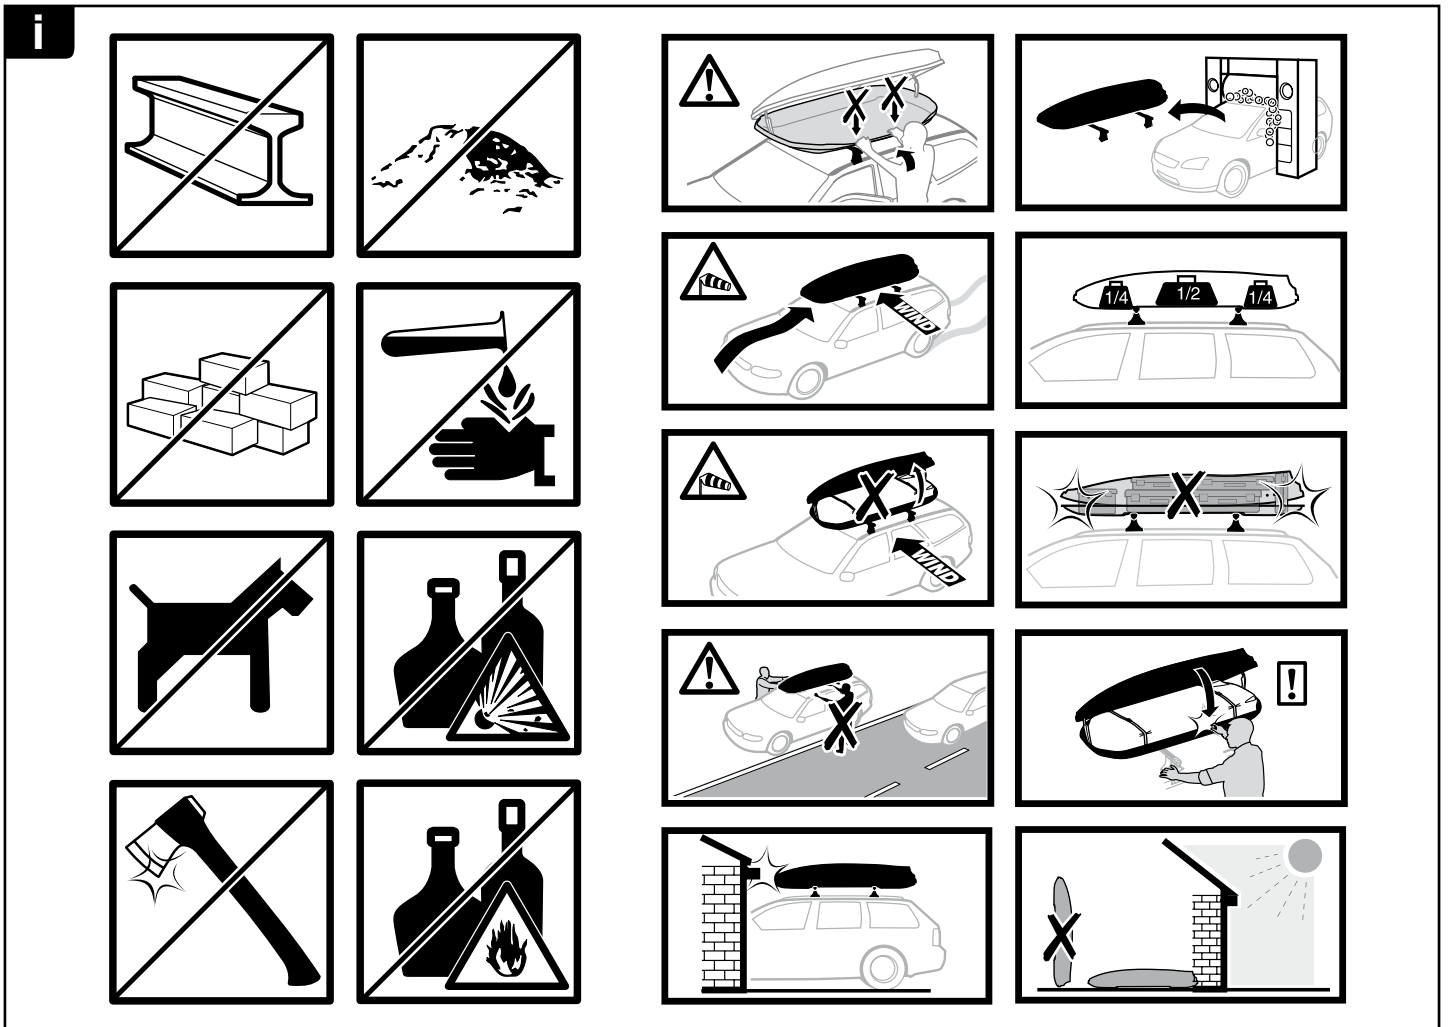

696500

697500

7

x3

Excellence: 26 kg

Max
75 kg

THULE
SWEDEN
**ONE
KEY
SYSTEM**

544 (x4)