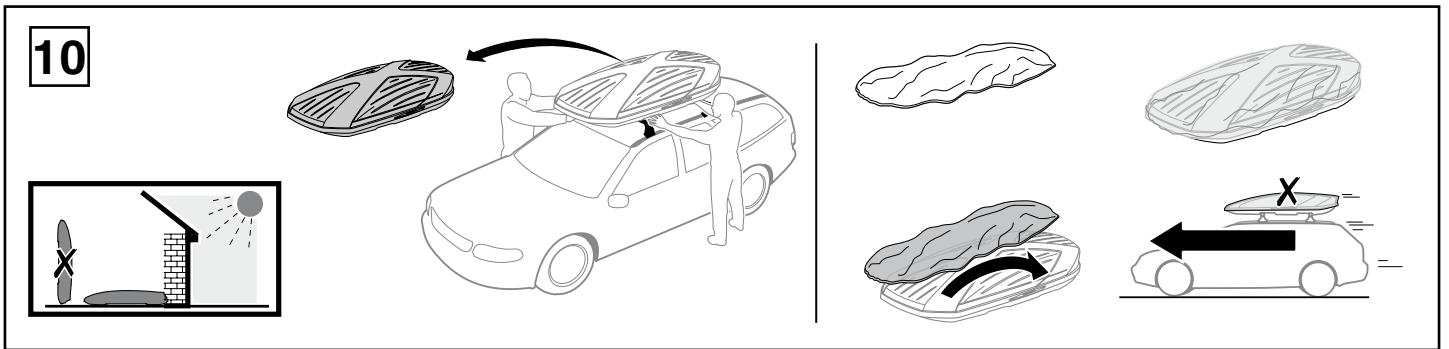

696500

697500

7

x3

Excellence: 26 kg

Max
75 kg

THULE
SWEDEN
**ONE
KEY
SYSTEM**

544 (x4)