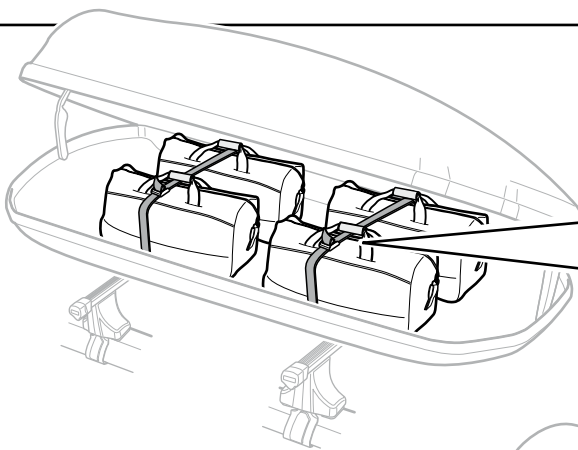

696500

697500

7

x3

Excellence: 26 kg

Max
75 kg

THULE
SWEDEN
**ONE
KEY
SYSTEM**

544 (x4)