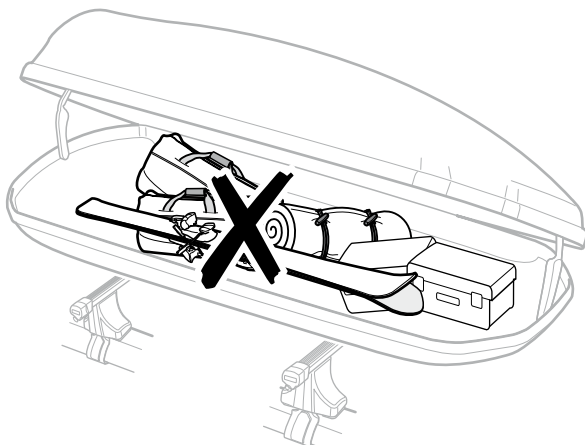

696500

697500

7

x3

Excellence: 26 kg

Max
75 kg

THULE
SWEDEN
**ONE
KEY
SYSTEM**

544 (x4)