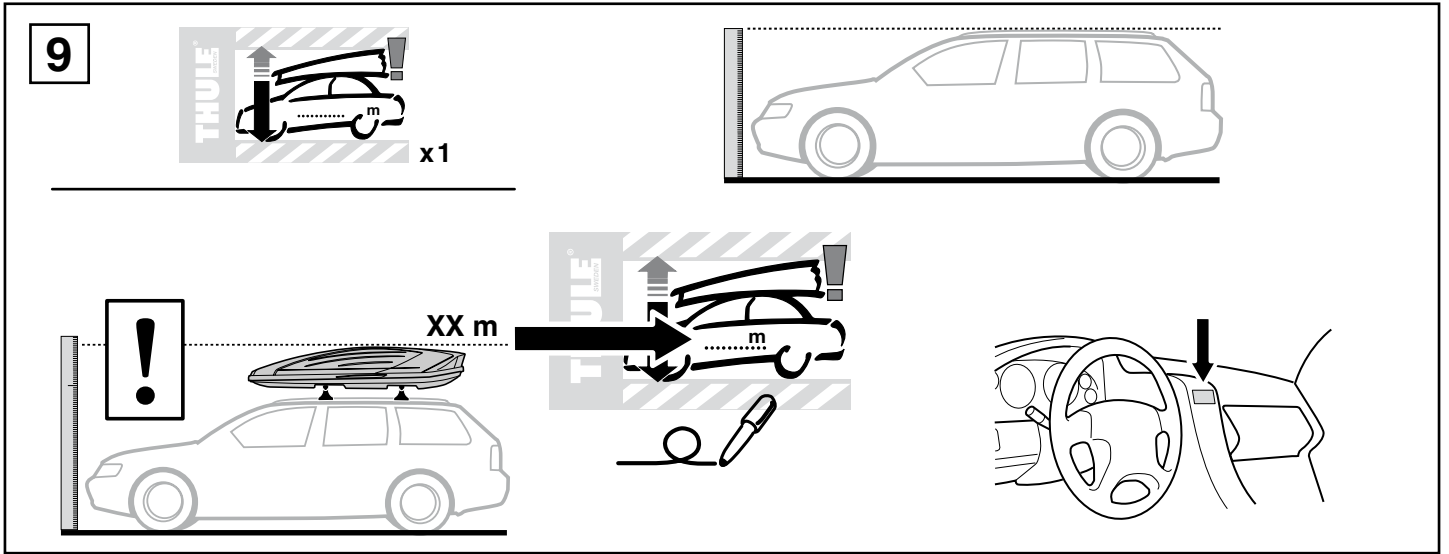

696500

697500

7

x3

Excellence: 26 kg

Max
75 kg

THULE
SWEDEN
**ONE
KEY
SYSTEM**

544 (x4)