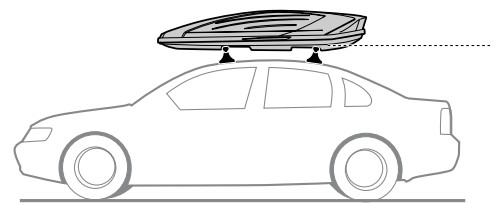

5

6

i Thule T-Nut Adapter

696500

697500