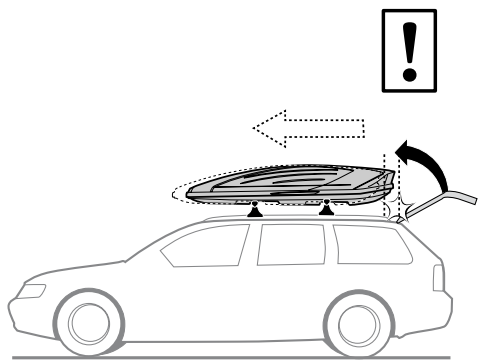

5

6

i Thule T-Nut Adapter

696500

697500