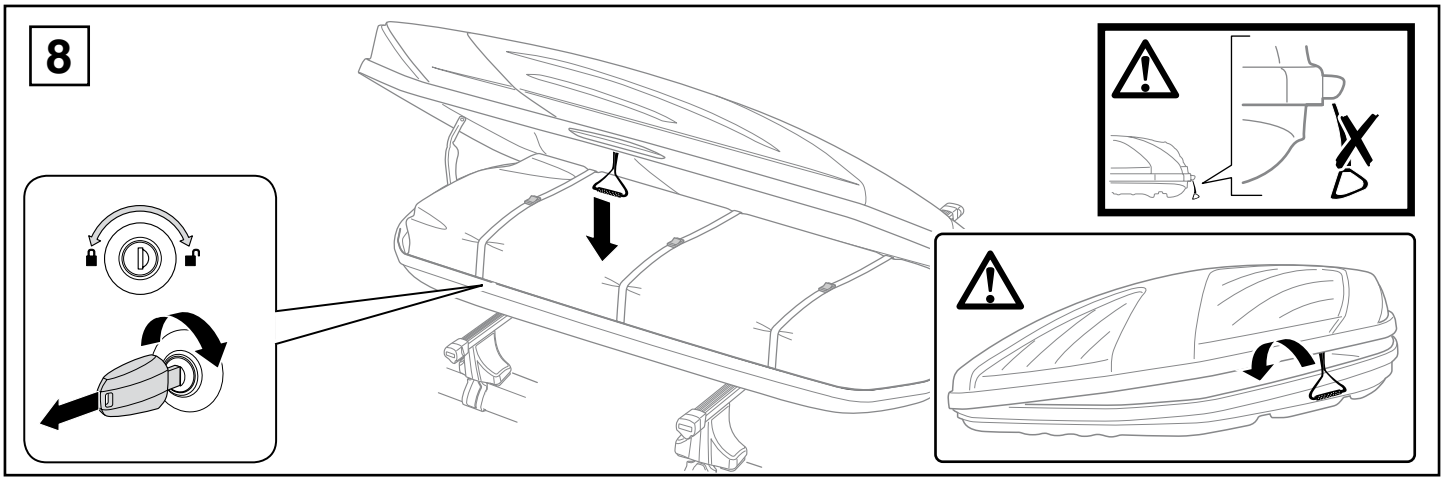

696500

697500

7

x3

Excellence: 26 kg

Max
75 kg

THULE
SWEDEN
**ONE
KEY
SYSTEM**

544 (x4)