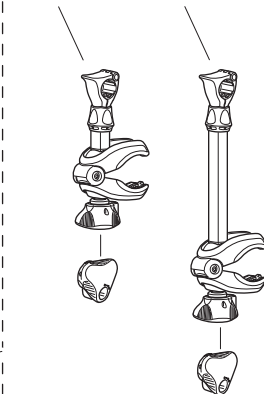

Thule EasyFold XT

THULE
SWEDEN

933

Key

No
N001-N200
Sparepart No
1500002001 - 1500002200

Key+Lock

= N.....

No
N001-N200
Sparepart No
1500001001 - 1500001200

Rubber Spring

52632

x2

52415

52414

52846

52738

x1

x1

x1

933100: 52850
933300: 52851

52847

x1

x1

x1

Lamp Left 933100: 52365
Lamp Left 933300: 52485

x2

x2

x1

52598

AB CD 123

2-3 mm = A x2

4-5 mm = B x2

52540 Cable Clip