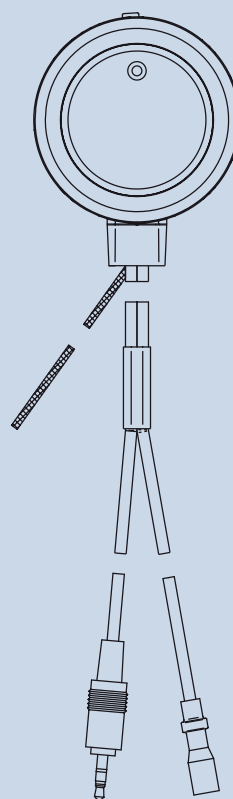

FunLine TMC On-Glass Antenna
7 617 495 143 001

Subject to technical modifications

BLAUPUNKT

The advantage in your car.