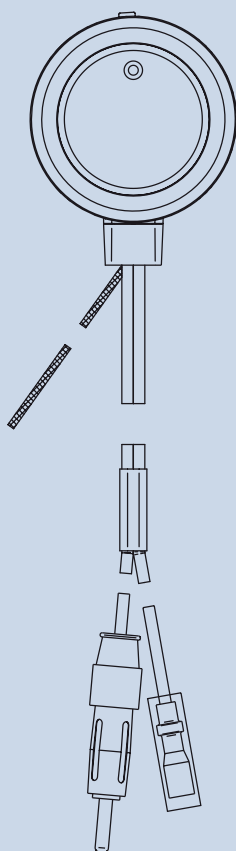

FUNLine AM/FM On-Glass Antenna

7 617 495 142 001

FUNLine TMC On-Glass Antenna

7 617 495 143 001

Specifications

FunLine AM/FM On-Glass Antenna

AM/FM frequency ranges	AM 0.15 – 6.2 MHz / FM 76 – 108 MHz
Cable length	2.905 m
Cable strength	RG 178
Connector type	Straight antenna connector

FunLine TMC On-Glass Antenna

FM frequency range	FM 76 – 108 MHz
Cable length	2.905 m
Cable strength	RG 178
Connector type	2.5 mm mini connector

General

Installation location	Inner side of windscreen
Attachment	Glue on (installation in workshop recommended)
Vehicle models	Universal use

FunLine AM/FM On-Glass Antenna
7 617 495 142 001