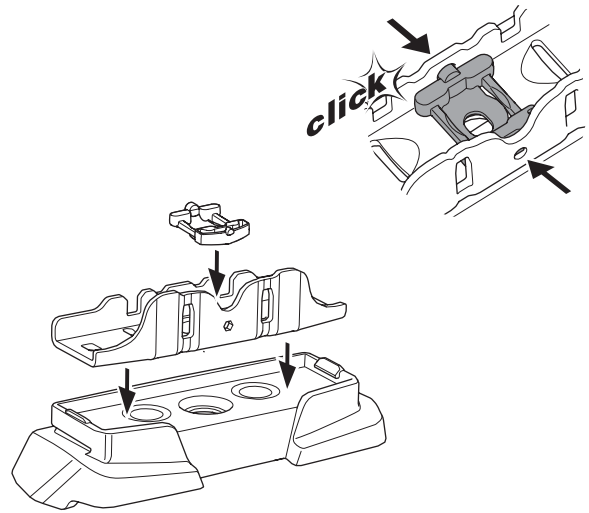

1

Kit 187002

BMW 3-Series, 4-dr Sedan, 05-11, 12-18 / *06-18

*North America

ISO 11154-E

This kit is only for vehicles with fixpoint mounting.

3

4