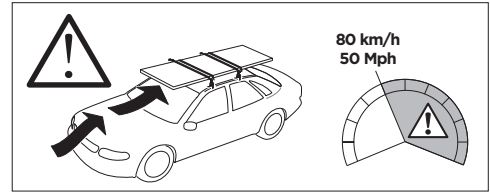

1

Kit 187002

BMW 3-Series, 4-dr Sedan, 05-11, 12-18 / *06-18

*North America

ISO 11154-E

This kit is only for vehicles with fixpoint mounting.

3

4