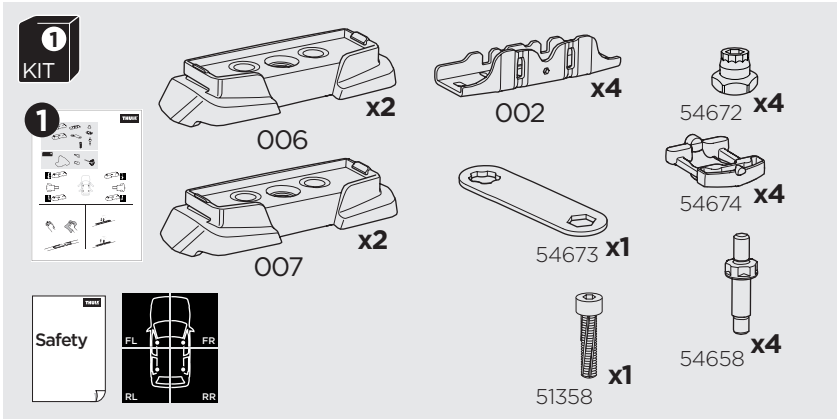

1

Kit 187002

BMW 3-Series, 4-dr Sedan, 05-11, 12-18 / *06-18

*North America

ISO 11154-E

This kit is only for vehicles with fixpoint mounting.

3

4