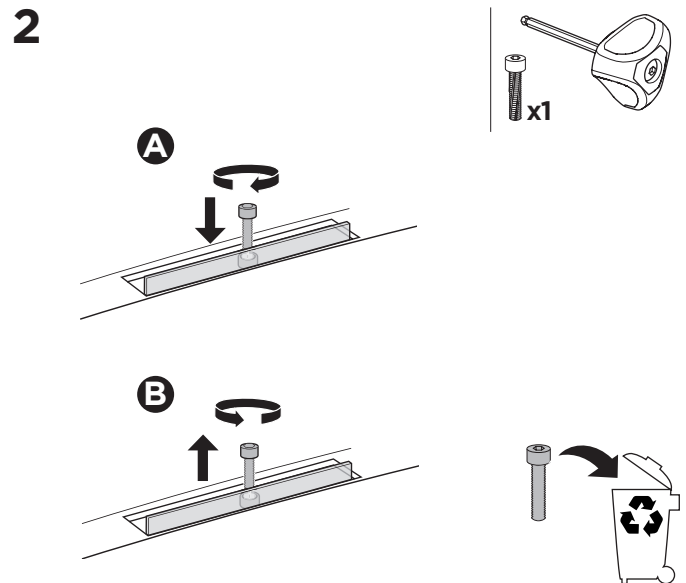

1

Kit 187002

BMW 3-Series, 4-dr Sedan, 05-11, 12-18 / *06-18

*North America

ISO 11154-E

This kit is only for vehicles with fixpoint mounting.

3

4