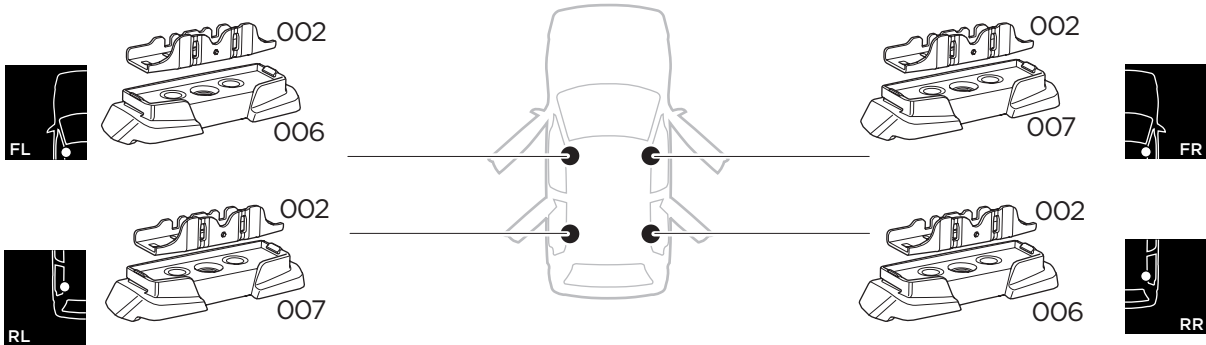

1

Kit 187002

BMW 3-Series, 4-dr Sedan, 05-11, 12-18 / *06-18

*North America

ISO 11154-E

This kit is only for vehicles with fixpoint mounting.

3

4