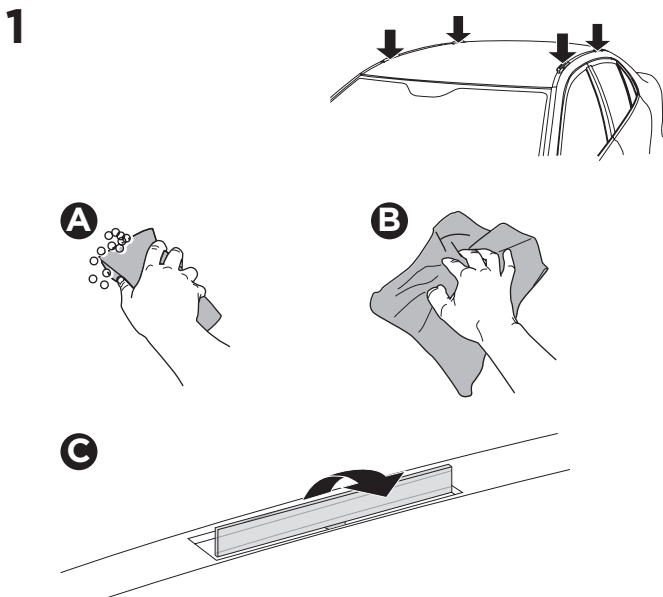

1

Kit 187002

BMW 3-Series, 4-dr Sedan, 05-11, 12-18 / *06-18

*North America

ISO 11154-E

This kit is only for vehicles with fixpoint mounting.

3

4