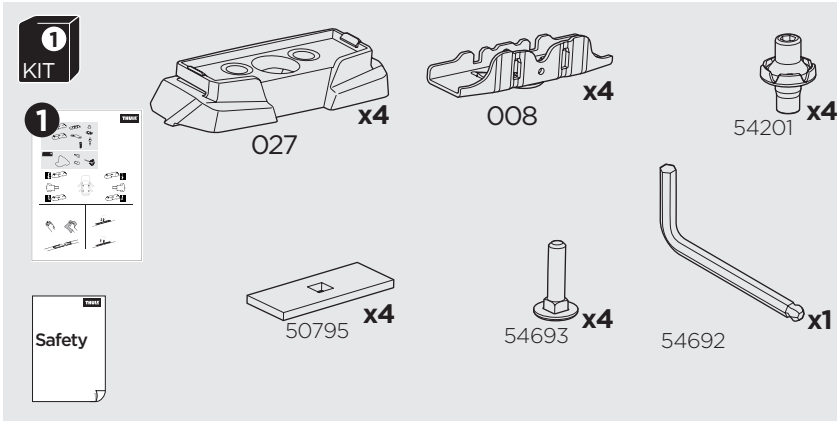

1

Kit 187009

VW California T5 & T6, 4-dr Bus, 03-15 / 15-
 VW Transporter T5 & T6, 4-dr Van, 03-15 / 15-
 VW Caravelle T5 & T6, 4-dr Bus, 03-15 / 15-
 VW Shuttle T5 & T6, 4-dr Bus, 03-15 / 15-
 VW Multivan T5 & T6, 4-dr Bus, 03-15 / 15-

ISO 11154-E

This kit is only for vehicles with T-Profile.

1

2

3

4

5

6