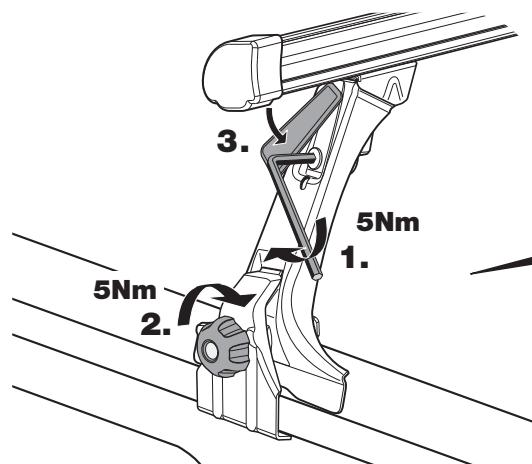

6

6 Kg + xx kg = **Max. 75 kg**

Max. 80 km/h

Footpack 9531

THULE
SWEDEN
PROFESSIONAL