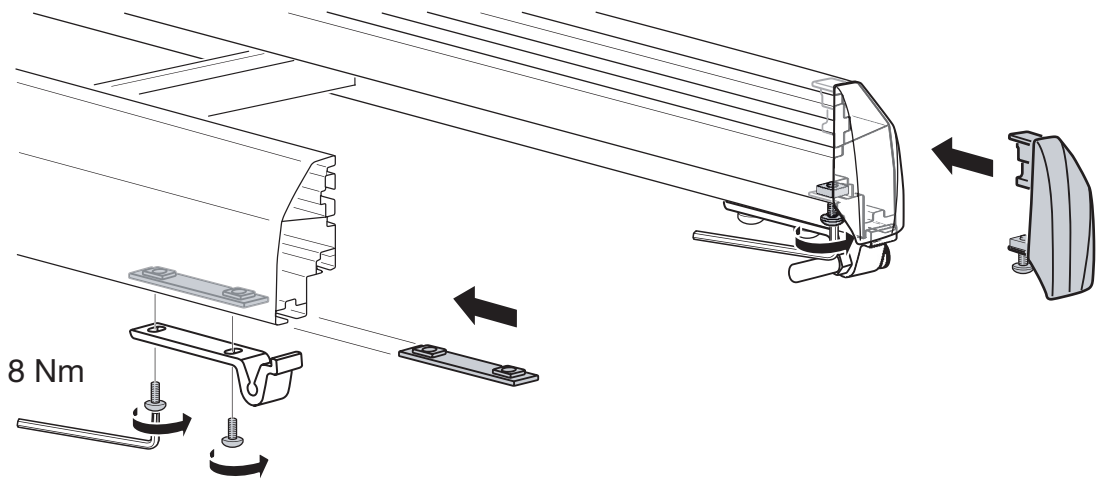

Front Load Stop Roller

336

THULE[®]
SWEDEN
PROFESSIONAL

3

4