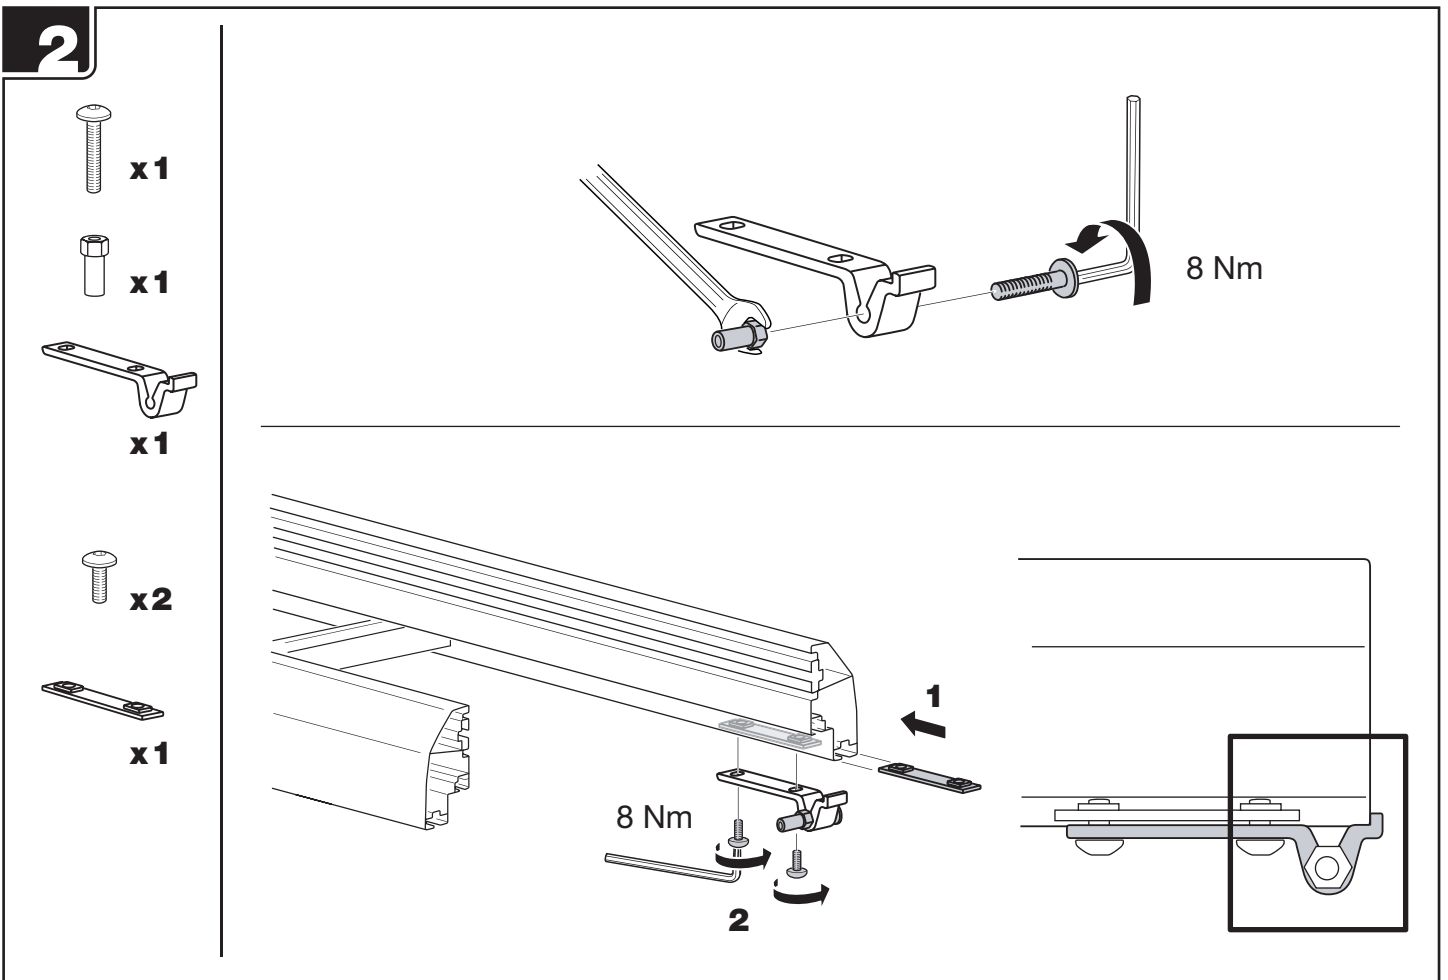

Front Load Stop Roller

336

THULE[®]
SWEDEN
PROFESSIONAL

3

4