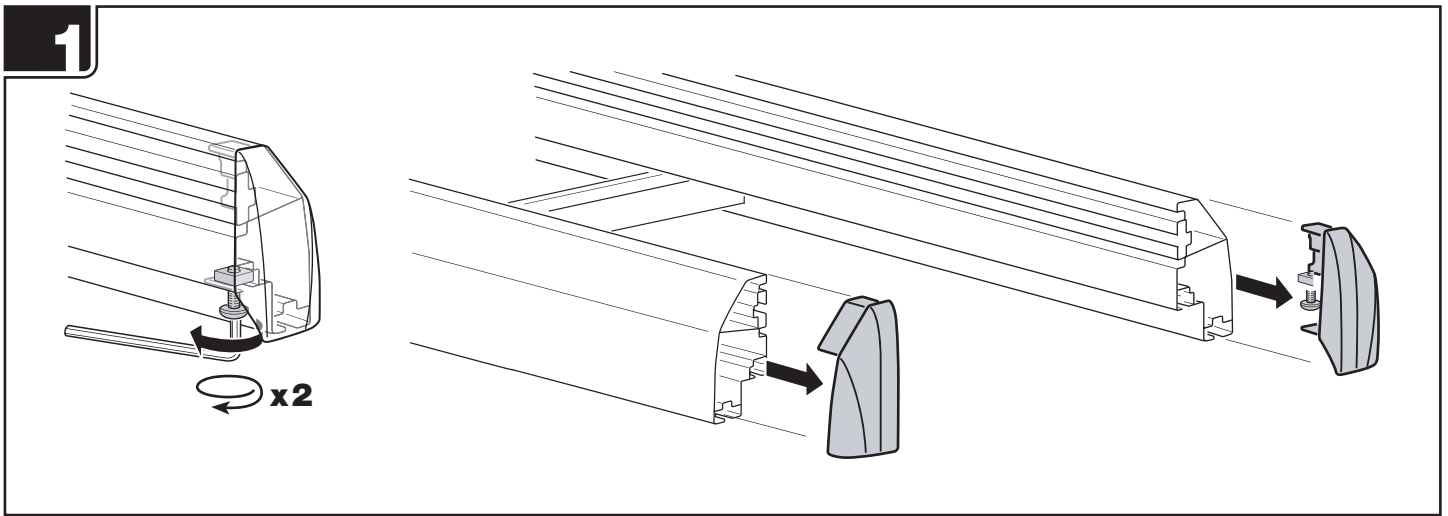

Front Load Stop Roller

336

THULE[®]
SWEDEN
PROFESSIONAL

3

4