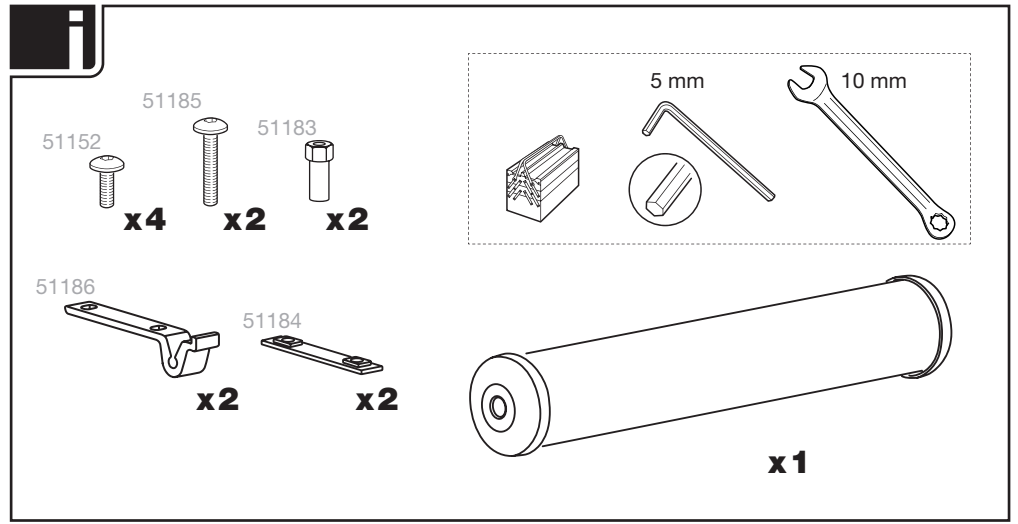

Front Load Stop Roller

336

THULE[®]
SWEDEN
PROFESSIONAL

3

4