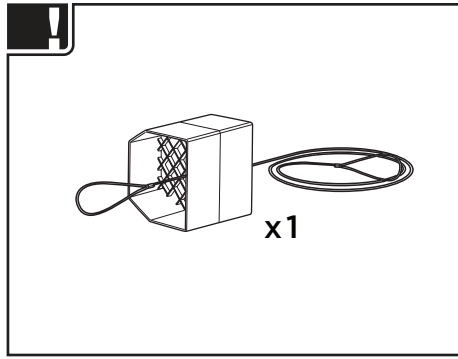

Conduit Box Accessory 3181

318100

THULE[®]
SWEDEN
PROFESSIONAL

i

i

0,3 kg

346000

Thule Sweden AB, Box 69, 330 33 Hillerstorp, SWEDEN