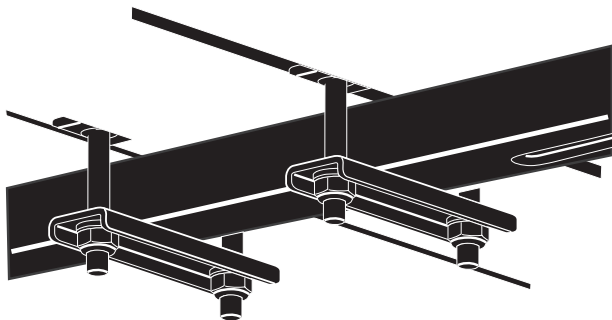

Conduit Box Accessory 3181

318100

THULE[®]
SWEDEN
PROFESSIONAL

i

i

0,3 kg

346000

Thule Sweden AB, Box 69, 330 33 Hillerstorp, SWEDEN