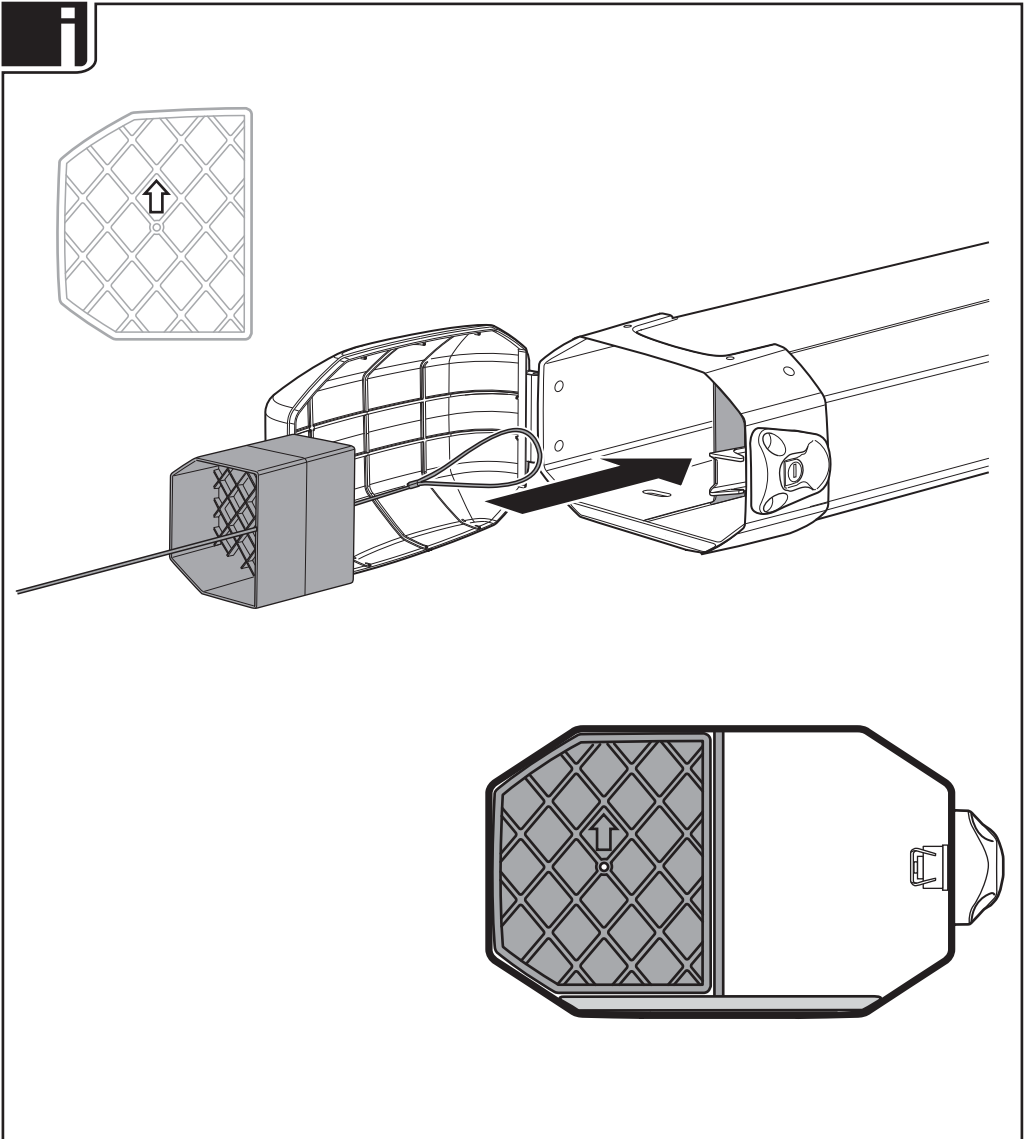

Conduit Box Accessory 3181

318100

THULE[®]
SWEDEN
PROFESSIONAL

i

i

0,3 kg

346000

Thule Sweden AB, Box 69, 330 33 Hillerstorp, SWEDEN