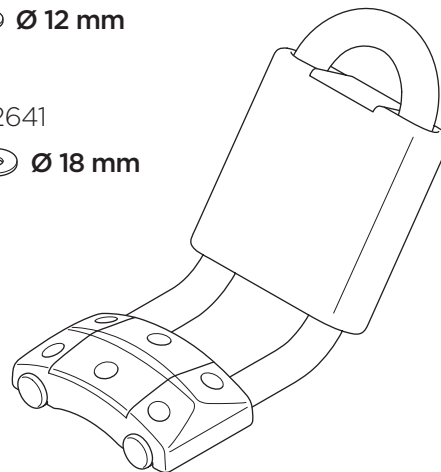

Thule Hullavator Pro

THULE
SWEDEN

898

Key+Lock
= N.....
No
N001-N200
Sparepart No
1500001001 - 1500001200

+

Key
No
N001-N200
Sparepart No
1500002001 - 1500002200

Thule Strap 521, 275 cm
Thule Strap 522, 400 cm

Thule QuickDraw
838 x2