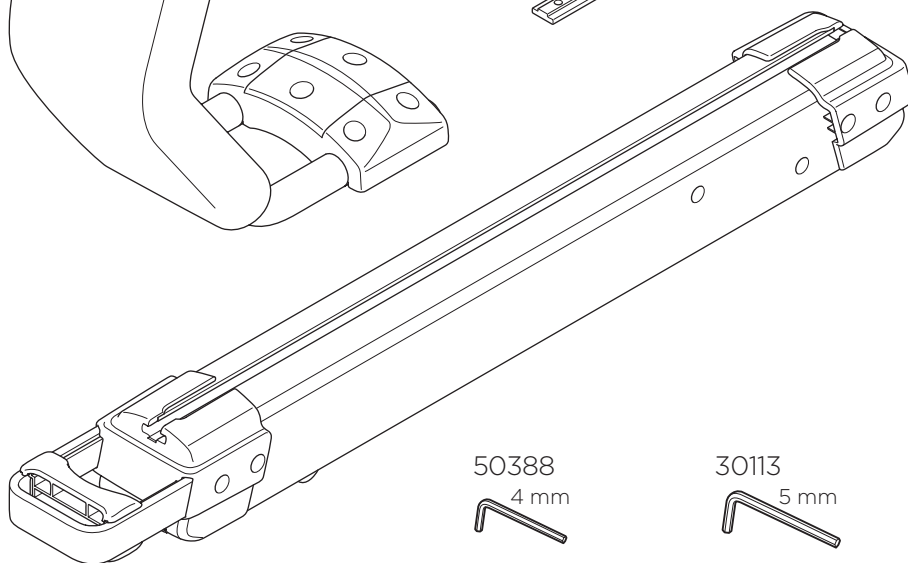

Thule Hullavator Pro

THULE
SWEDEN

898

Key+Lock
= N.....
No
N001-N200
Sparepart No
1500001001 - 1500001200

+

Key
No
N001-N200
Sparepart No
1500002001 - 1500002200

Thule Strap 521, 275 cm
Thule Strap 522, 400 cm

Thule QuickDraw
838 x2