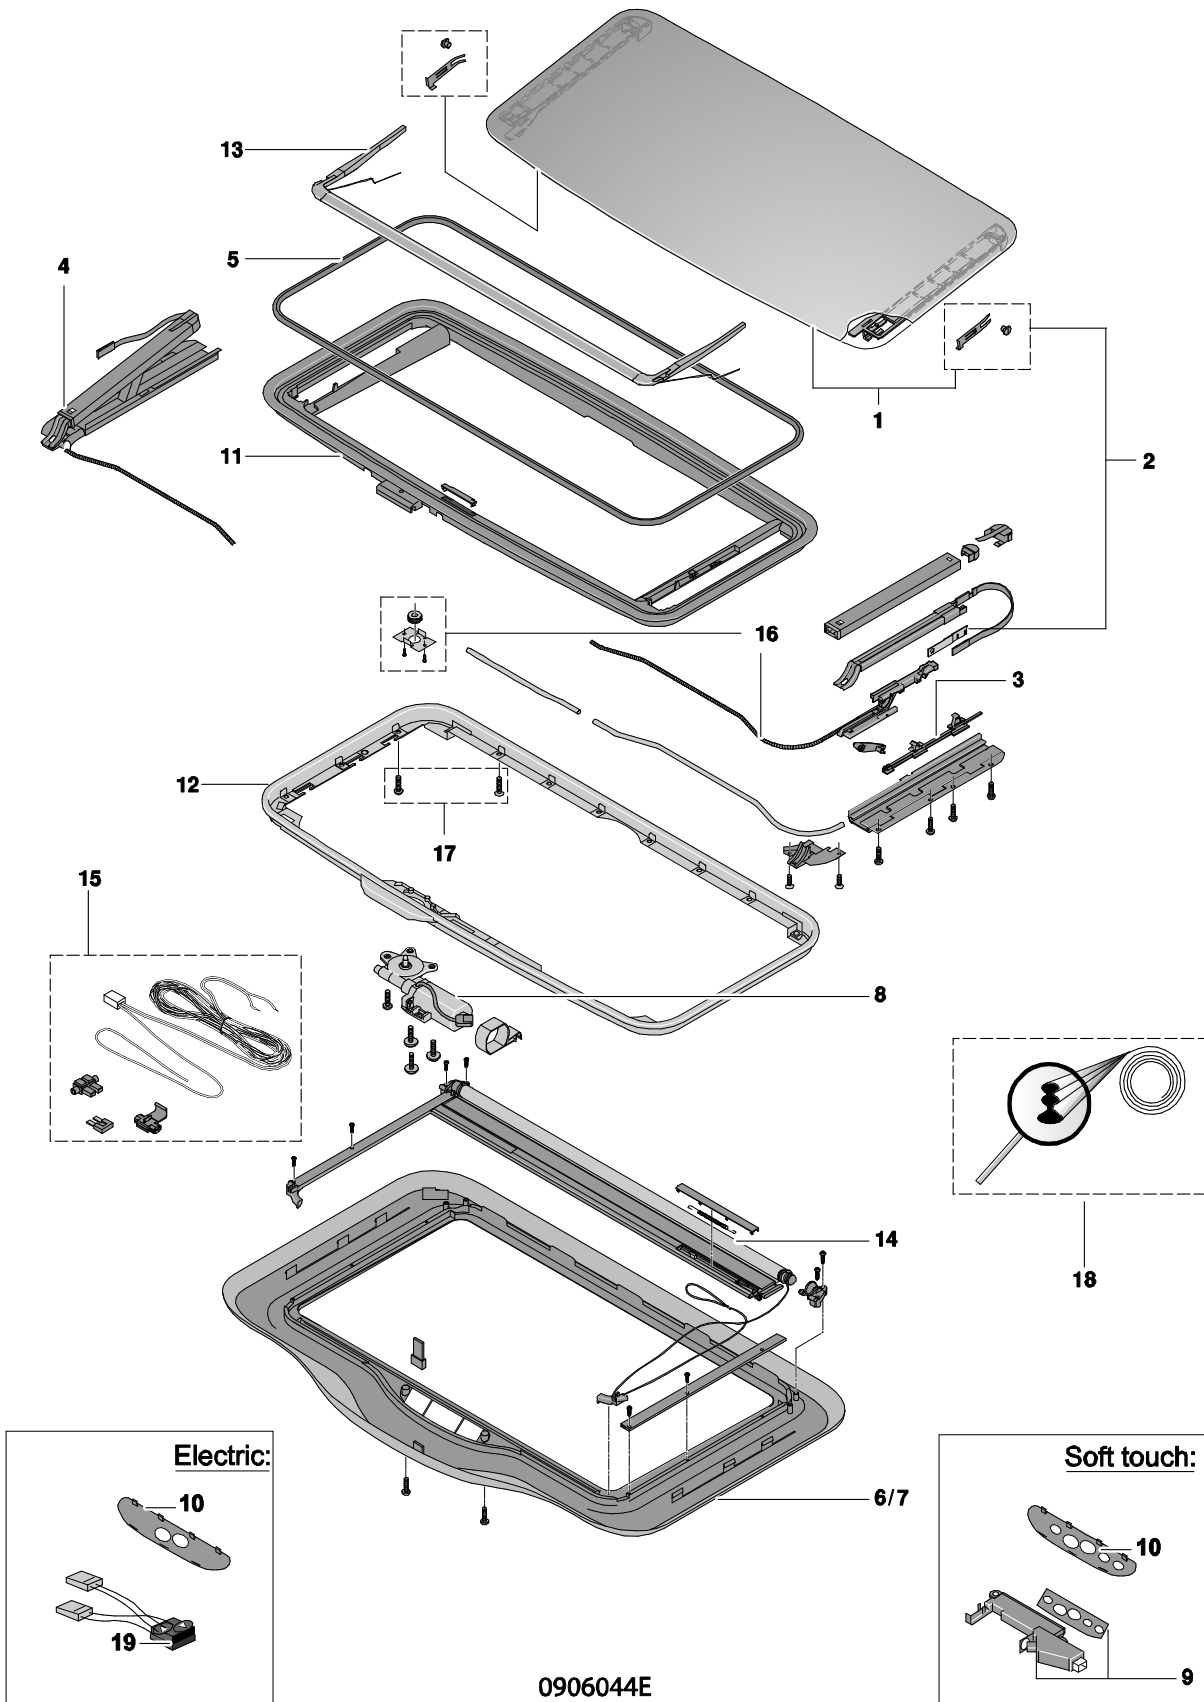

Spoiler Roof

Hollandia 300 DeLuxe Medium

Spoiler Roof

Hollandia 300 DeLuxe Medium

Prod. no. > 500000