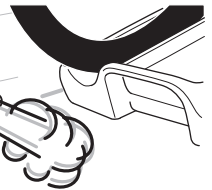

Not ok

Your Key-Number

22-80 mm

D.1

Aluminium
or GGG40

Carbon Frame

Thule Carbon Frame Protector

984