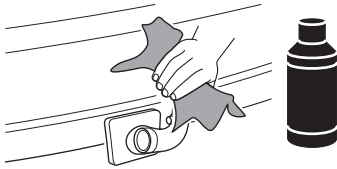

## Thule EasyFold XT 3

9665

x1

FIX4BIKE Tow bar

Not ok

Your Key-Number

22-80 mm

D.1