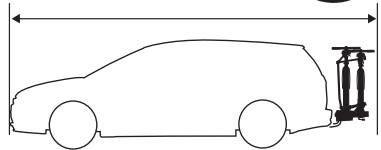

## Thule EasyFold XT 3

9665

x1

FIX4BIKE Tow bar

Not ok

Your Key-Number

22-80 mm

D.1