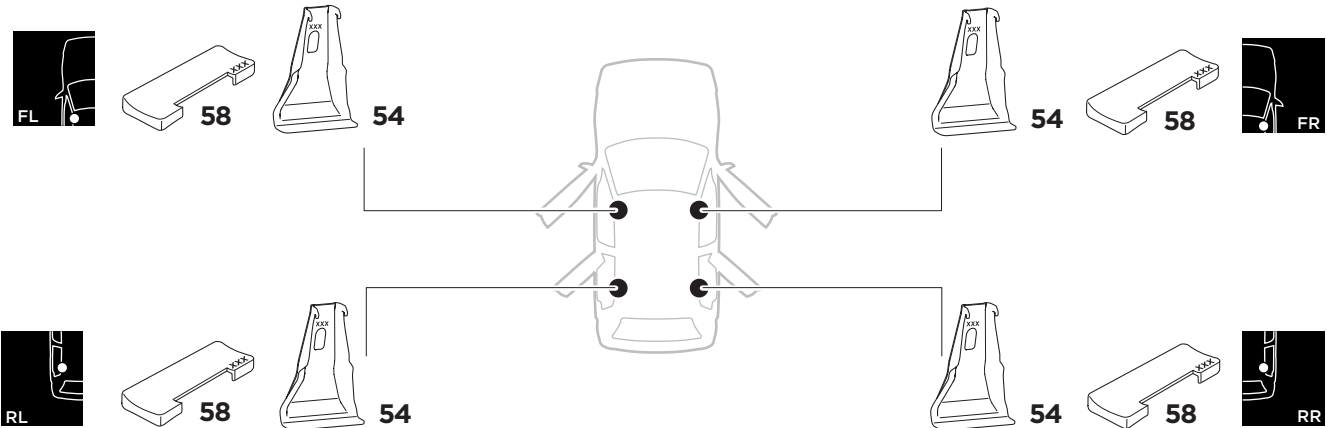

1

Kit 5003

TOYOTA Hilux, 4-dr Double Cab, 16-
TOYOTA Hilux, 4-dr Extra Cab, 16-

ISO 11154-E

| | | | | | |
|---|--------------------|---------------|-----------------|----------------------|-----------------------|
| THULE WingBar Evo | THULE WingBar Edge | THULE WingBar | THULE SquareBar | Evo X (scale) | Edge X (scale) |
| TOYOTA Hilux, 4-dr Double Cab, 16- | | | | 40 | Q |
| TOYOTA Hilux, 4-dr Extra Cab, 16- | | | | 40 | Q |

| | | | | | |
|---|----------------|--|--|--------------------|--|
| THULE ProBar | THULE SlideBar | | | X (mm/inch) | |
| TOYOTA Hilux, 4-dr Double Cab, 16- | | | | 1051 mm / 41 3/8" | |
| TOYOTA Hilux, 4-dr Extra Cab, 16- | | | | 1051 mm / 41 3/8" | |

| | W (mm/inch) | Z (mm/inch) |
|---|--------------------|--------------------|
| TOYOTA Hilux, 4-dr Double Cab, 16- | 750 mm / 29 1/2" | 300 mm / 11 3/4" |
| TOYOTA Hilux, 4-dr Extra Cab, 16- | 700 mm / 27 1/2" | 300 mm / 11 3/4" |