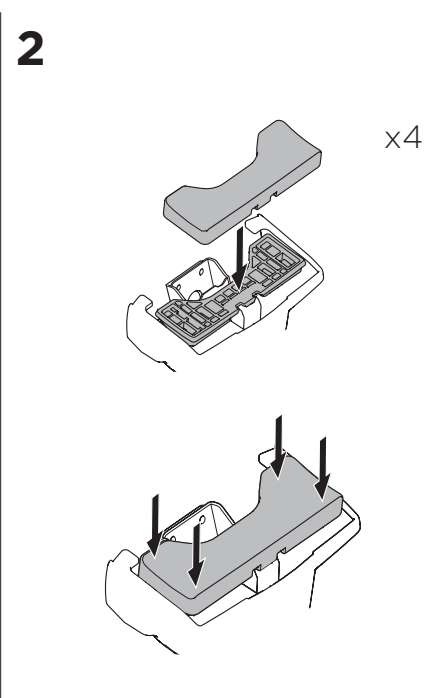

1

Kit 5003

TOYOTA Hilux, 4-dr Double Cab, 16-
TOYOTA Hilux, 4-dr Extra Cab, 16-

ISO 11154-E

| | | | | | |
|---|--------------------|---------------|-----------------|----------------------|-----------------------|
| THULE WingBar Evo | THULE WingBar Edge | THULE WingBar | THULE SquareBar | Evo X (scale) | Edge X (scale) |
| TOYOTA Hilux, 4-dr Double Cab, 16- | | | | 40 | Q |
| TOYOTA Hilux, 4-dr Extra Cab, 16- | | | | 40 | Q |

| | | | | | |
|---|----------------|--|--|--------------------|--|
| THULE ProBar | THULE SlideBar | | | X (mm/inch) | |
| TOYOTA Hilux, 4-dr Double Cab, 16- | | | | 1051 mm / 41 3/8" | |
| TOYOTA Hilux, 4-dr Extra Cab, 16- | | | | 1051 mm / 41 3/8" | |