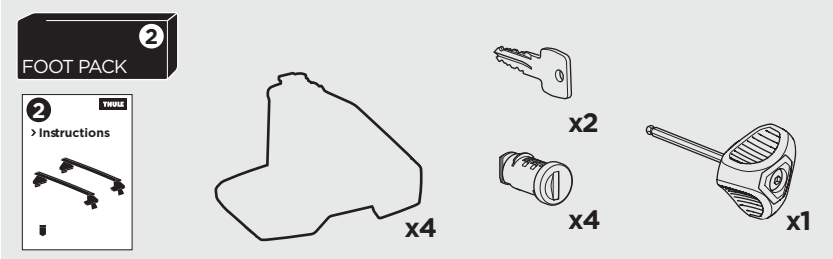

1

Kit 5003

TOYOTA Hilux, 4-dr Double Cab, 16-
TOYOTA Hilux, 4-dr Extra Cab, 16-

ISO 11154-E

| | | | | | |
|---|--------------------|---------------|-----------------|----------------------|-----------------------|
| THULE WingBar Evo | THULE WingBar Edge | THULE WingBar | THULE SquareBar | Evo X (scale) | Edge X (scale) |
| TOYOTA Hilux, 4-dr Double Cab, 16- | | | | 40 | Q |
| TOYOTA Hilux, 4-dr Extra Cab, 16- | | | | 40 | Q |

| | | | | | |
|---|----------------|--|--|--------------------|--|
| THULE ProBar | THULE SlideBar | | | X (mm/inch) | |
| TOYOTA Hilux, 4-dr Double Cab, 16- | | | | 1051 mm / 41 3/8" | |
| TOYOTA Hilux, 4-dr Extra Cab, 16- | | | | 1051 mm / 41 3/8" | |

| | W (mm/inch) | Z (mm/inch) |
|---|--------------------|--------------------|
| TOYOTA Hilux, 4-dr Double Cab, 16- | 750 mm / 29 1/2" | 300 mm / 11 3/4" |
| TOYOTA Hilux, 4-dr Extra Cab, 16- | 700 mm / 27 1/2" | 300 mm / 11 3/4" |