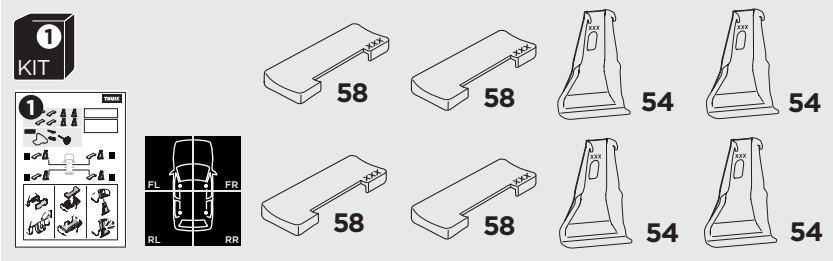

1

Kit 5003

TOYOTA Hilux, 4-dr Double Cab, 16-
TOYOTA Hilux, 4-dr Extra Cab, 16-

ISO 11154-E

| | | | | | |
|---|--------------------|---------------|-----------------|----------------------|-----------------------|
| THULE WingBar Evo | THULE WingBar Edge | THULE WingBar | THULE SquareBar | Evo X (scale) | Edge X (scale) |
| TOYOTA Hilux, 4-dr Double Cab, 16- | | | | 40 | Q |
| TOYOTA Hilux, 4-dr Extra Cab, 16- | | | | 40 | Q |

| | | | | | |
|---|----------------|--|--|--------------------|--|
| THULE ProBar | THULE SlideBar | | | X (mm/inch) | |
| TOYOTA Hilux, 4-dr Double Cab, 16- | | | | 1051 mm / 41 3/8" | |
| TOYOTA Hilux, 4-dr Extra Cab, 16- | | | | 1051 mm / 41 3/8" | |

| | W (mm/inch) | Z (mm/inch) |
|---|--------------------|--------------------|
| TOYOTA Hilux, 4-dr Double Cab, 16- | 750 mm / 29 1/2" | 300 mm / 11 3/4" |
| TOYOTA Hilux, 4-dr Extra Cab, 16- | 700 mm / 27 1/2" | 300 mm / 11 3/4" |