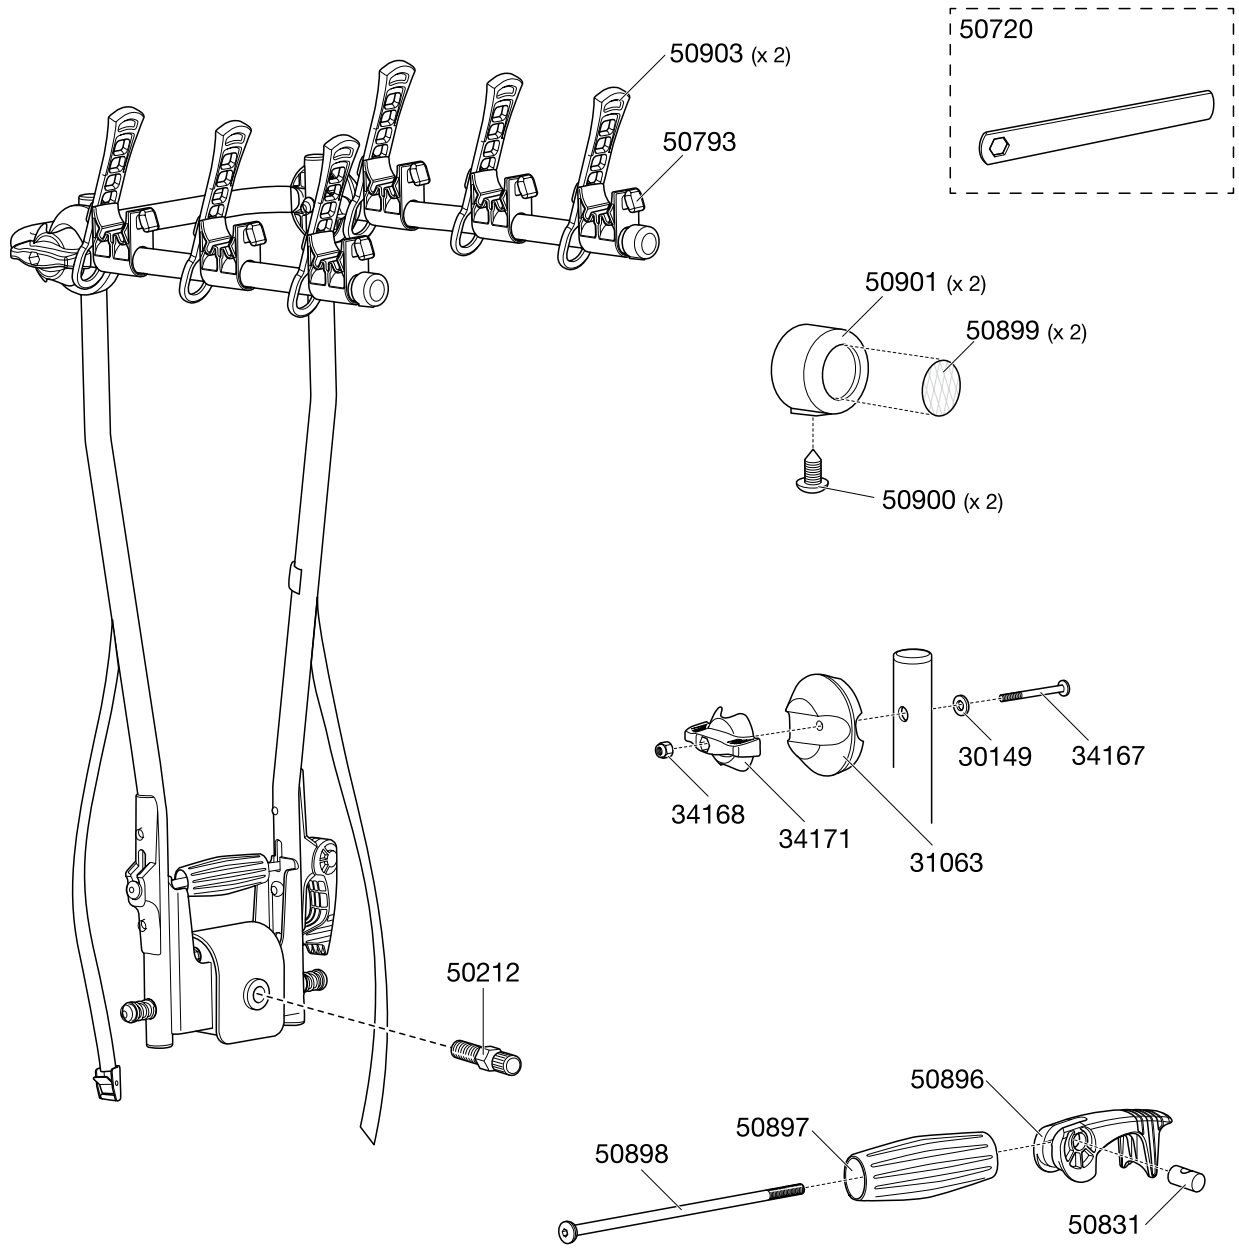

HangOn 3 bike 972

Individual packs

Pallet

Product	EAN	Kg	L/W/H in cm
972	7313020032993	6,5	76x48x10

Product	Qty/kg	L/W/H in cm
972	18/139	800x1200x100